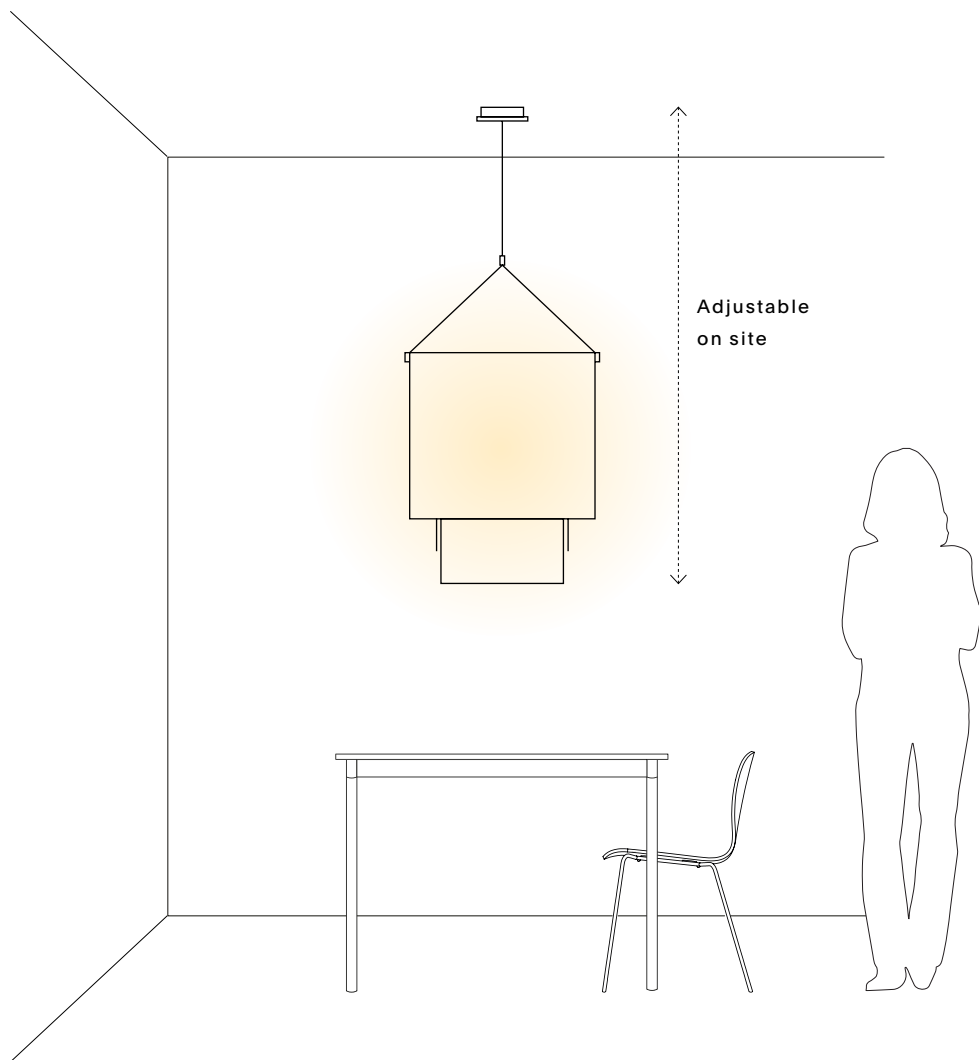

Veil Square Pendant

REC. USE / SPACES

Ambient/accent lighting
Dining table
Living room
Stairwell
Entrance
Lobby

PREPARE FOR INSTALL

This is a low voltage fixture.
Plan to accommodate the power supply prior to installation.

Allow for storage of power supply in the electrical box, canopy or elsewhere according to local guidelines.

BULB

Integrated LED
120V or 220V
12 Watts

COLOR TEMP

2700K

LUMENS SCALE

1000lm

DIMMING

ELV or 0-10V

OTHER NOTES

Electronic wall dimmer required