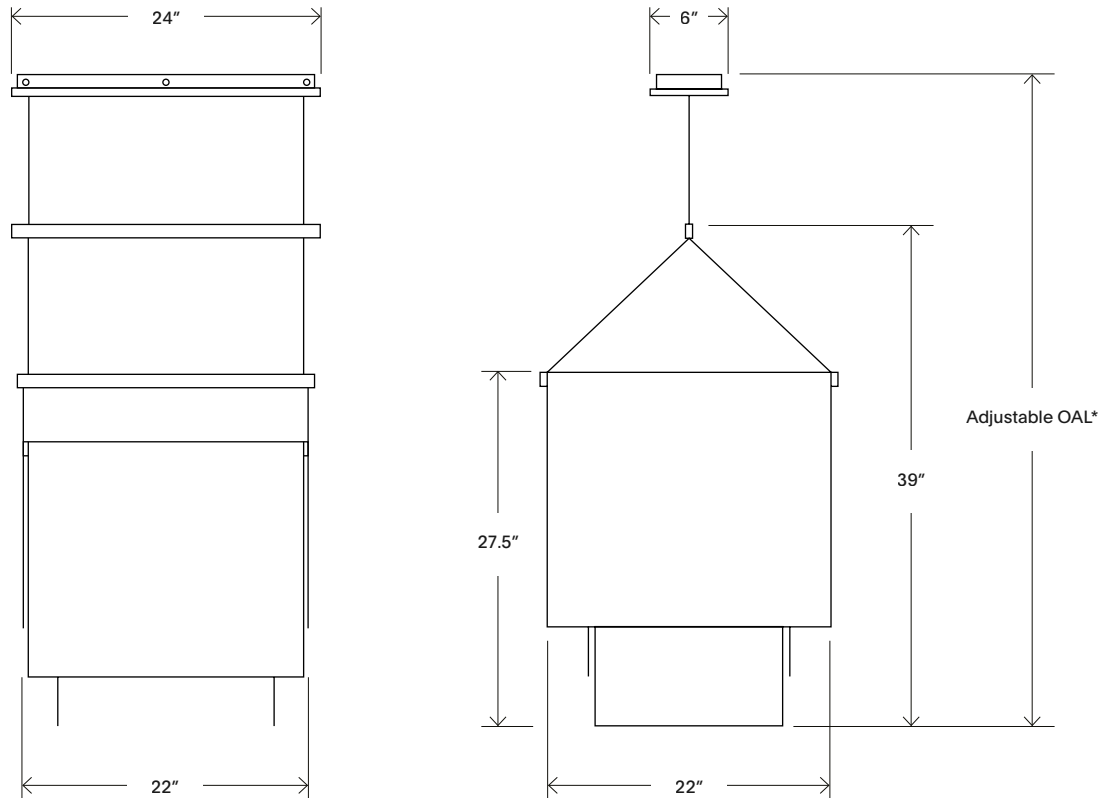

# Veil Square Pendant

## APPEARANCE

|             |   |
|-------------|---|
| Materials   | Ash, Linen, Silk, Cotton, Steel, Acrylic, Brass |
| Suspension* | 8' conductive cable                             |
| Finishes    | See Material Options page                       |
| Customize   | Fabric colors, dimensional                      |

## TECHNICAL

|               |                                       |
|---------------|---------------------------------------|
| Socket / Lamp | Integrated LED panel                  |
| Watt / Volt   | 12w; 120v or 240v                     |
| Lamp detail   | 1000 lumens, 2700 kelvin, 50000 hours |
| Dimmer        | ELV or 0-10V                          |
| Certification | UL pending                            |
| Weight        | 8 lb.                                 |