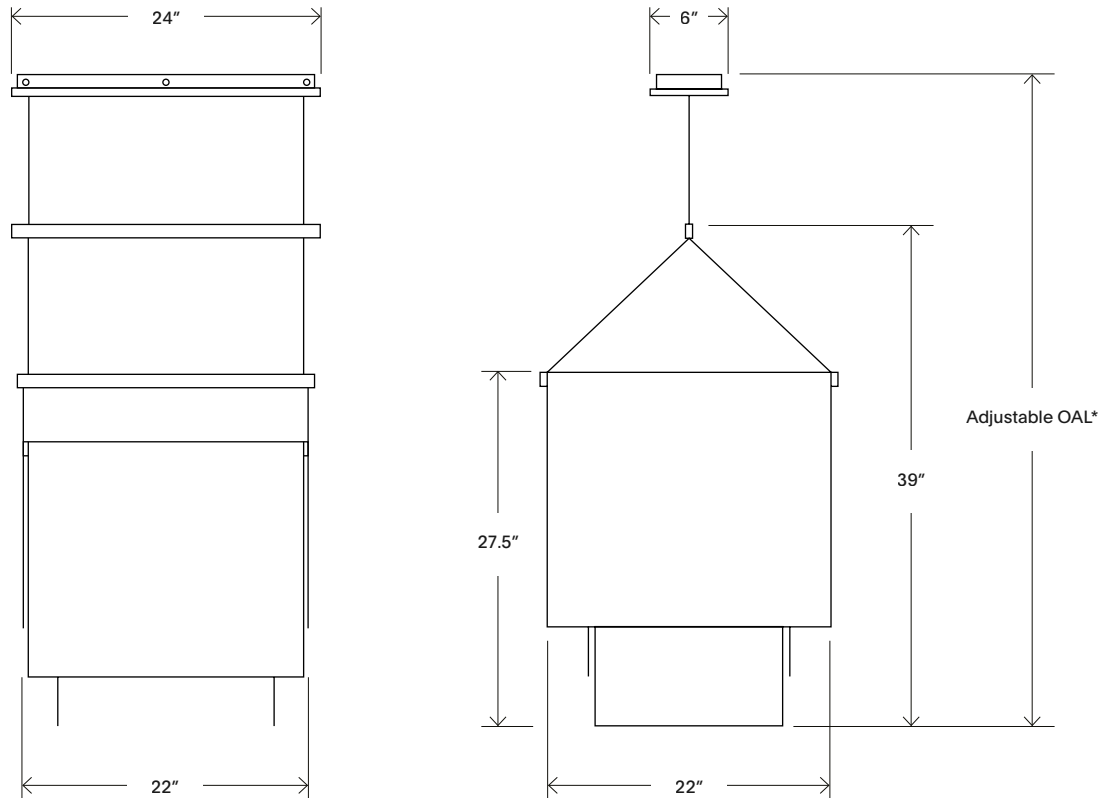

Veil Square Pendant

APPEARANCE

Materials	Ash, Linen, Silk, Cotton, Steel, Acrylic, Brass
Suspension*	8' conductive cable
Finishes	See Material Options page
Customize	Fabric colors, dimensional

TECHNICAL

Socket / Lamp	Integrated LED panel
Watt / Volt	12w; 120v or 240v
Lamp detail	1000 lumens, 2700 kelvin, 50000 hours
Dimmer	ELV or 0-10V
Certification	UL pending
Weight	8 lb.

Veil Square Pendant

REC. USE / SPACES

Ambient/accent lighting
Dining table
Living room
Stairwell
Entrance
Lobby

PREPARE FOR INSTALL

This is a low voltage fixture.
Plan to accommodate the power supply prior to installation.

Allow for storage of power supply in the electrical box, canopy or elsewhere according to local guidelines.

BULB

Integrated LED
120V or 220V
12 Watts

COLOR TEMP

2700K

LUMENS SCALE

1000lm

DIMMING