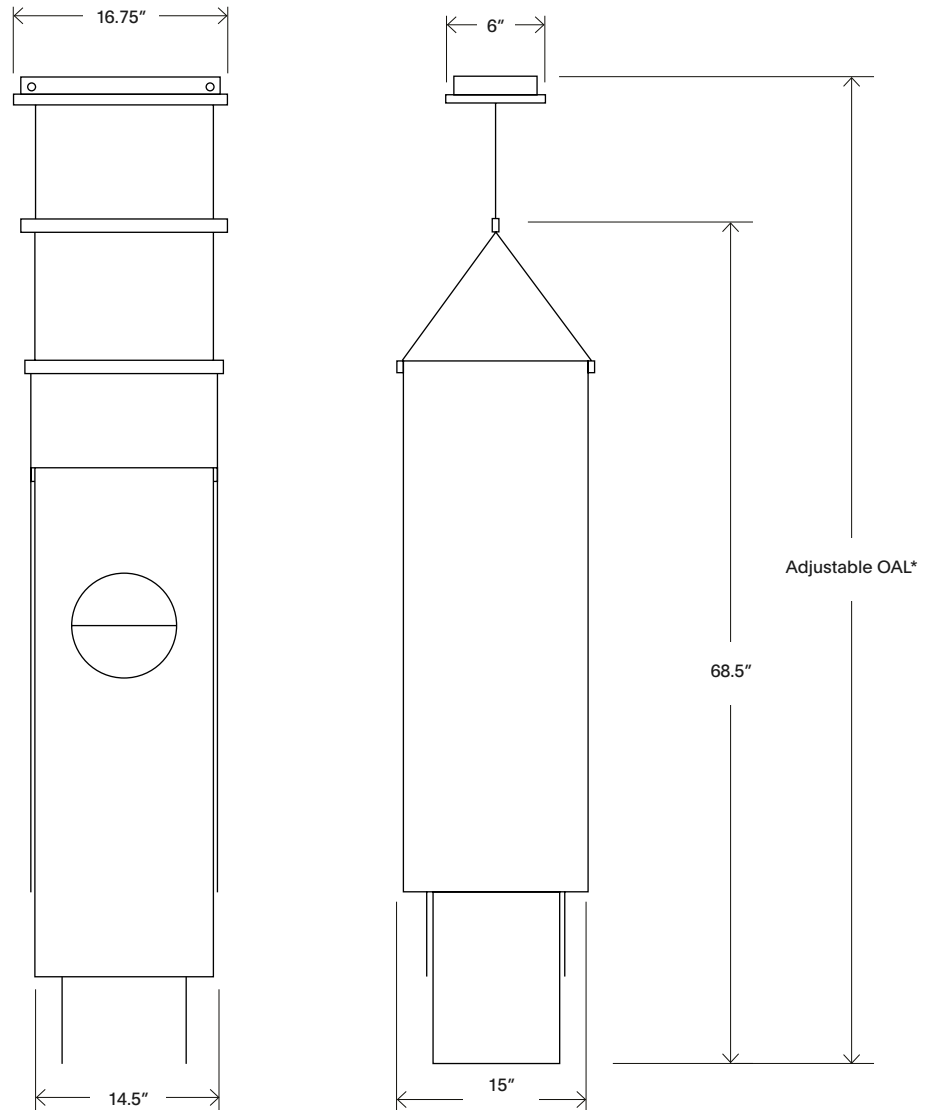

Veil Square Pendant

APPEARANCE

Materials	Ash, Linen, Silk, Cotton, Steel, Acrylic, Brass
Suspension*	8' conductive cable
Finishes	See Material Options page
Customize	Fabric colors, dimensional

TECHNICAL

Socket / Lamp	Integrated LED panel
Watt / Volt	12w; 120v or 240v
Lamp detail	1000 lumens, 2700 kelvin, 50000 hours
Dimmer	ELV or 0-10V
Certification	UL pending
Weight	8 lb.

Allow for storage of power supply in the electrical box, canopy or elsewhere according to local guidelines.

BULB

Integrated LED
120V or 220V
12 Watts

COLOR TEMP

2700K

LUMENS SCALE

1000lm

DIMMING

ELV or 0-10V

OTHER NOTES

Electronic wall dimmer required

Veil Tall Pendant

APPEARANCE

Materials	Ash, Linen, Silk, Cotton, Steel, Acrylic, Brass
Suspension*	8' conductive cable
Finishes	See Material Options page
Customize	Fabric colors, dimensional

TECHNICAL

Socket / Lamp	Integrated LED panel
Watt / Volt	12w; 120v or 240v
Lamp detail	1000 lumens, 2700 kelvin, 50000 hours
Dimmer	ELV or 0-10V
Certification	UL pending
Weight	8 lb.

Veil Tall Pendant

REC. USE / SPACES