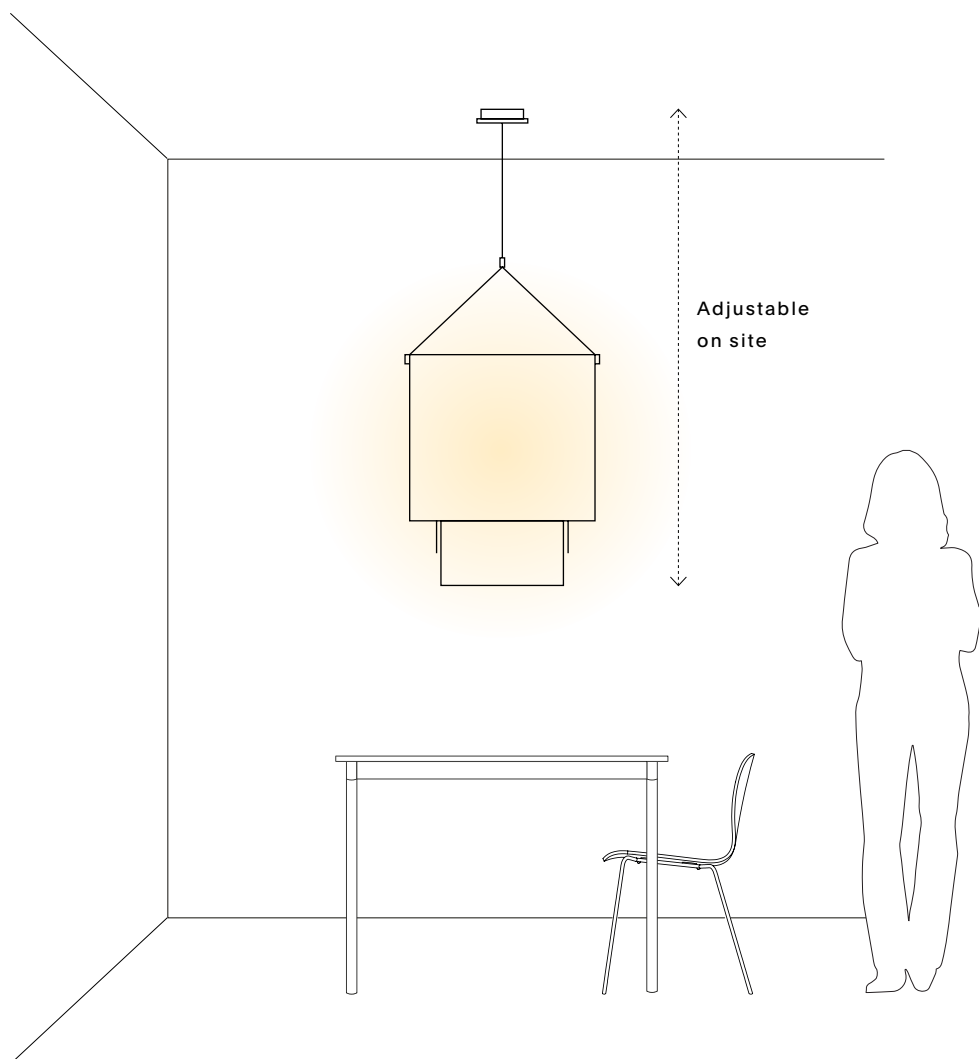

Veil Square Pendant

APPEARANCE

Materials	Ash, Linen, Silk, Cotton, Steel, Acrylic, Brass
Suspension*	8' conductive cable
Finishes	See Material Options page
Customize	Fabric colors, dimensional

TECHNICAL

Socket / Lamp	Integrated LED panel
Watt / Volt	12w; 120v or 240v
Lamp detail	1000 lumens, 2700 kelvin, 50000 hours
Dimmer	ELV or 0-10V
Certification	UL pending
Weight	8 lb.

Veil Square Pendant

REC. USE / SPACES

Ambient/accent lighting
Dining table
Living room
Stairwell
Entrance
Lobby

PREPARE FOR INSTALL

This is a low voltage fixture.
Plan to accommodate the power supply prior to installation.

Allow for storage of power supply in the electrical box, canopy or elsewhere according to local guidelines.

BULB

Integrated LED
120V or 220V
12 Watts

COLOR TEMP

2700K

LUMENS SCALE

1000lm

DIMMING

TECHNICAL

Socket / Lamp	Integrated LED panel
Watt / Volt	12w; 120v or 240v
Lamp detail	1000 lumens, 2700 kelvin, 50000 hours
Dimmer	ELV or 0-10V
Certification	UL pending
Weight	8 lb.

Veil Tall Pendant

REC. USE / SPACES