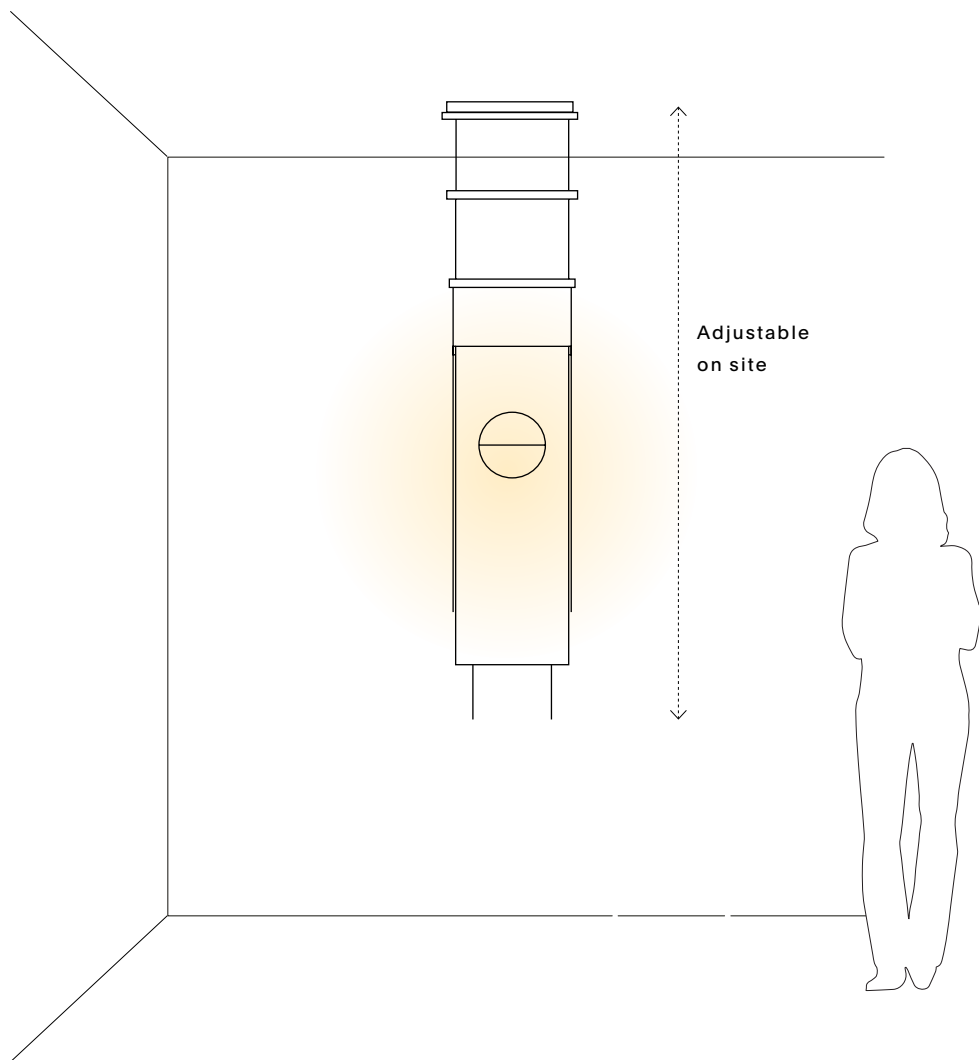

Veil Square Pendant

APPEARANCE

Materials	Ash, Linen, Silk, Cotton, Steel, Acrylic, Brass
Suspension*	8' conductive cable
Finishes	See Material Options page
Customize	Fabric colors, dimensional

TECHNICAL

Socket / Lamp	Integrated LED panel
Watt / Volt	12w; 120v or 240v
Lamp detail	1000 lumens, 2700 kelvin, 50000 hours
Dimmer	ELV or 0-10V
Certification	UL pending
Weight	8 lb.

Allow for storage of power supply in the electrical box, canopy or elsewhere according to local guidelines.

BULB

Integrated LED
120V or 220V
12 Watts

COLOR TEMP

2700K

LUMENS SCALE

1000lm

DIMMING

ELV or 0-10V

OTHER NOTES

Electronic wall dimmer required

Veil Tall Pendant

APPEARANCE

Materials	Ash, Linen, Silk, Cotton, Steel, Acrylic, Brass
Suspension*	8' conductive cable
Finishes	See Material Options page
Customize	Fabric colors, dimensional

TECHNICAL

Socket / Lamp	Integrated LED panel
Watt / Volt	12w; 120v or 240v
Lamp detail	1000 lumens, 2700 kelvin, 50000 hours
Dimmer	ELV or 0-10V
Certification	UL pending
Weight	8 lb.

Veil Tall Pendant

REC. USE / SPACES