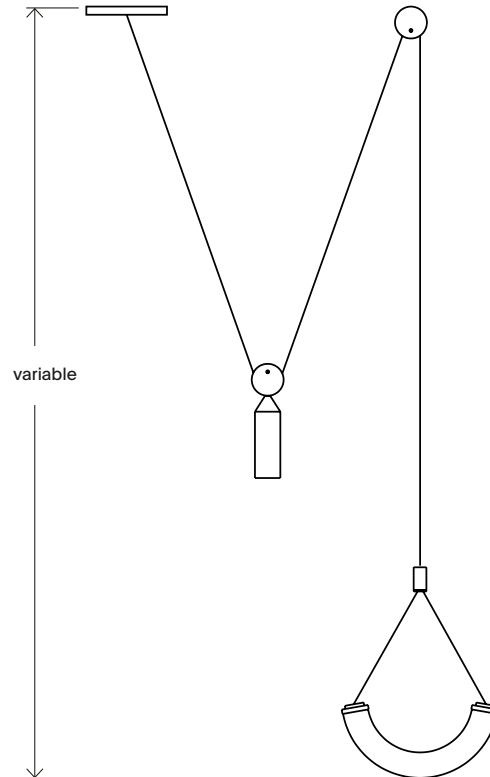

Shape Up Pendant – Arc

APPEARANCE

Materials	Steel, brass, aluminum, glass
Suspension	8' black or currant fabric, adjustable
Canopy	5" round brass
Finishes	See Material Options page
Customize	Finish, colors, configuration

TECHNICAL

Socket / Lamp	G4; Bulb: 2.6w / 12v LED
Watt / Volt	2.6w; 120v or 220v
Lamp detail	30 lumens, 2700k, 50000 hours, dimmable
Compatibility	Most international
Certification	UL, cUL (120v)
Weight	10 lb.

Shape Up Pendant – Arc

REC. USE / SPACES

Ambient/accent lighting
Dining room
Living room
Bedside
Statement corner
Kitchen island

PREPARE FOR INSTALL

This is a low voltage fixture.
Plan to accommodate the power supply prior to installation.

Allow for storage of power supply in the electrical box or elsewhere according to local guidelines.

Transformer size: 2.2" x 1.3" x .85"

Power supply model:
120V: LTF TA60WD12LED
220V: LTF TU60WD12LED

Additional specifications available by searching for the model number at lfttechnology.com.