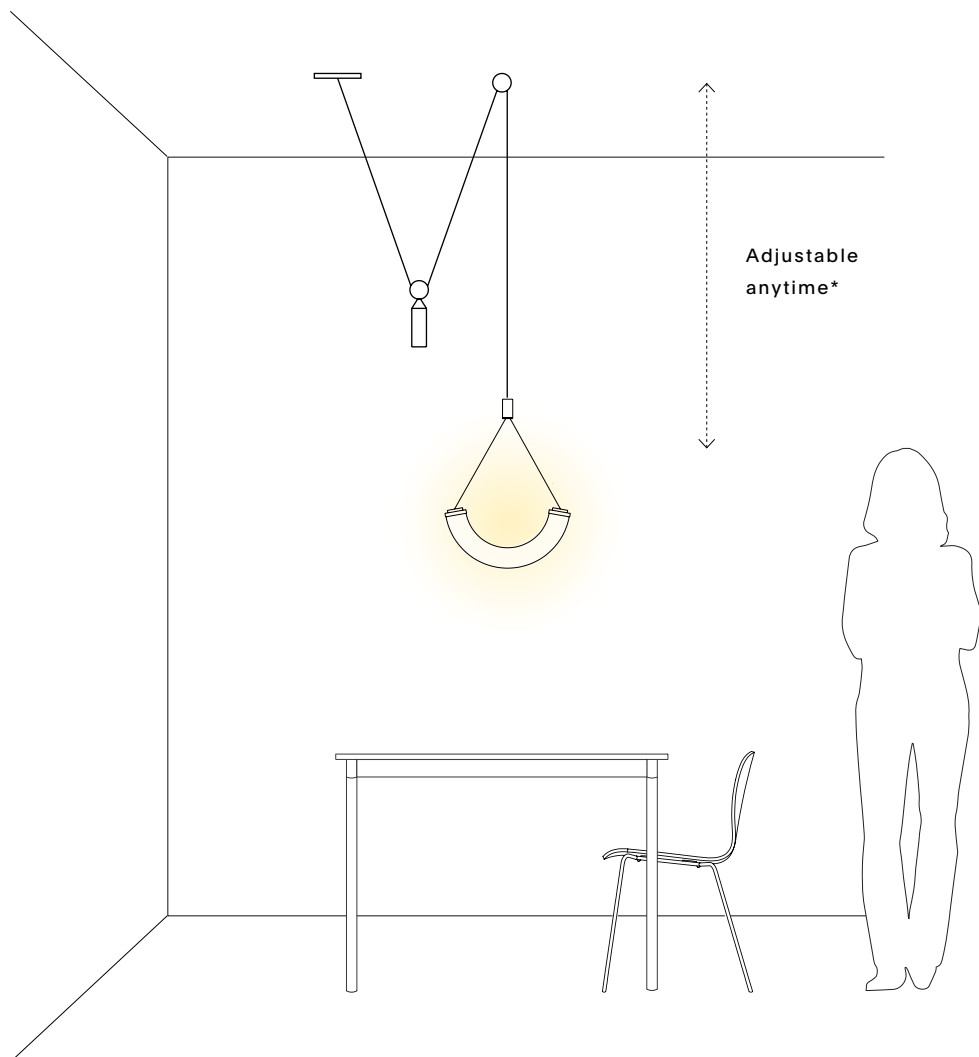

Shape Up Pendant – Arc

APPEARANCE

Materials	Steel, brass, aluminum, glass
Suspension	8' black or currant fabric, adjustable
Canopy	5" round brass
Finishes	See Material Options page
Customize	Finish, colors, configuration

TECHNICAL

Socket / Lamp	G4; Bulb: 2.6w / 12v LED
Watt / Volt	2.6w; 120v or 220v
Lamp detail	30 lumens, 2700k, 50000 hours, dimmable
Compatibility	Most international
Certification	UL, cUL (120v)
Weight	10 lb.

Shape Up Pendant – Arc

REC. USE / SPACES

Ambient/accent lighting
Dining room
Living room
Bedside
Statement corner
Kitchen island

PREPARE FOR INSTALL

This is a low voltage fixture.
Plan to accommodate the power supply prior to installation.

Allow for storage of power supply in the electrical box or elsewhere according to local guidelines.

Transformer size: 2.2" x 1.3" x .85"

Power supply model:
120V: LTF TA60WD12LED
220V: LTF TU60WD12LED

Additional specifications available by searching for the model number at lfttechnology.com.