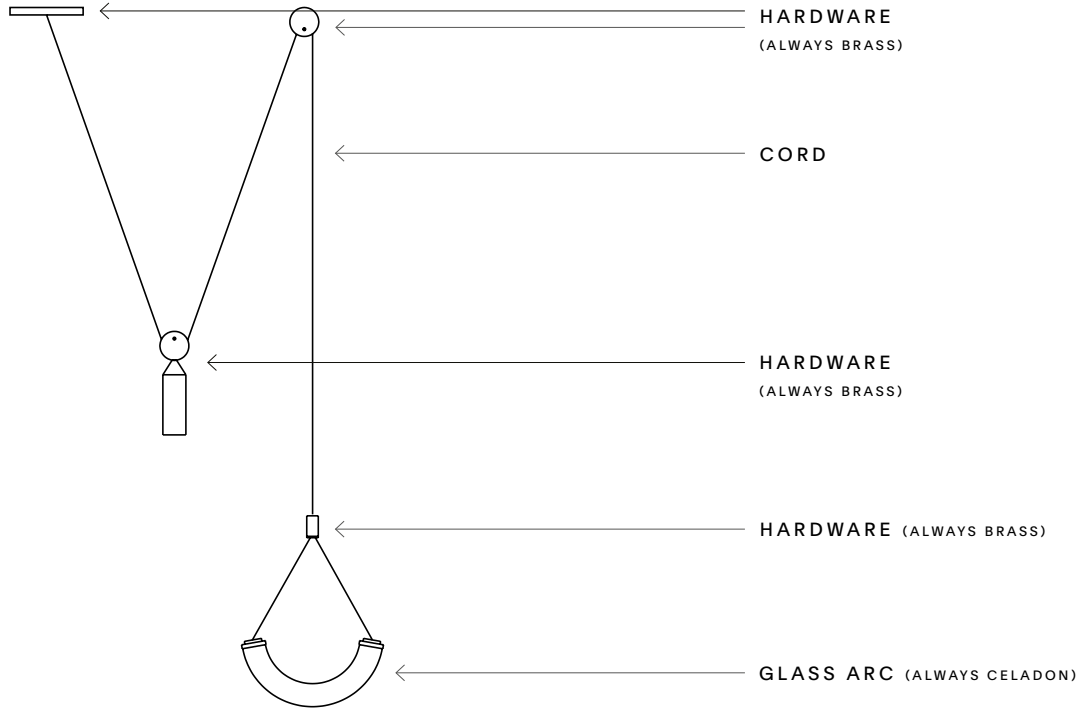

Shape Up Pendant – Arc

MATERIAL OPTIONS

*A vast array of custom materials and finishes are available for most products upon request.

HARDWARE

CORD

GLASS ARC