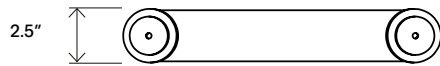

Shape Up Pendant – Arc

APPEARANCE

Materials	Steel, brass, aluminum, glass
Suspension	8' black or currant fabric, adjustable
Canopy	5" round brass
Finishes	See Material Options page
Customize	Finish, colors, configuration

TECHNICAL

Socket / Lamp	G4; Bulb: 2.6w / 12v LED
Watt / Volt	2.6w; 120v or 220v
Lamp detail	30 lumens, 2700k, 50000 hours, dimmable
Compatibility	Most international
Certification	UL, cUL (120v)
Weight	10 lb.