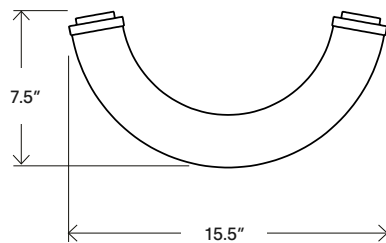

Shape Up Pendant – Arc

APPEARANCE

Materials	Steel, brass, aluminum, glass
Suspension	8' black or currant fabric, adjustable
Canopy	5" round brass
Finishes	See Material Options page
Customize	Finish, colors, configuration

TECHNICAL

Socket / Lamp	G4; Bulb: 2.6w / 12v LED
Watt / Volt	2.6w; 120v or 220v
Lamp detail	30 lumens, 2700k, 50000 hours, dimmable
Compatibility	Most international
Certification	UL, cUL (120v)
Weight	10 lb.

Allow for storage of power supply in the electrical box or elsewhere according to local guidelines.

Transformer size: 2.2" x 1.3" x .85"

Power supply model:
120V: LTF TA60WD12LED
220V: LTF TU60WD12LED

Additional specifications available by searching for the model number at lfttechnology.com.