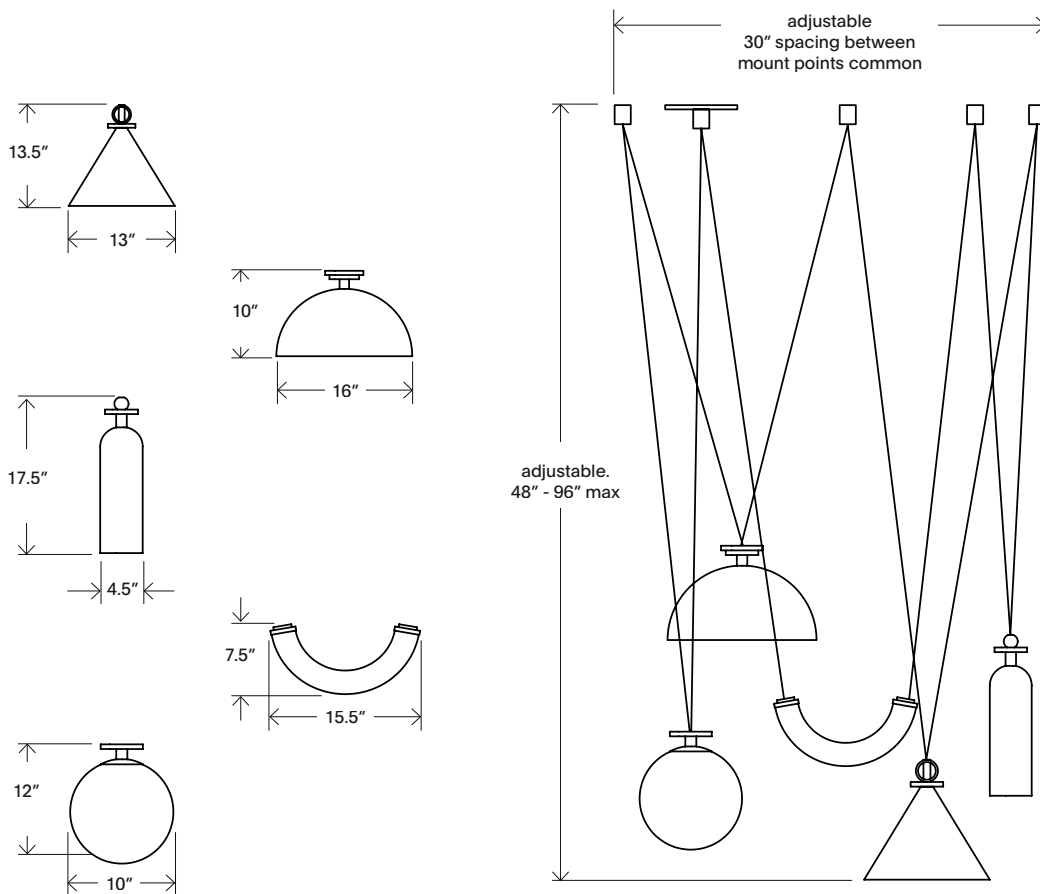

Shape Up – 5 pc

APPEARANCE

Materials	Steel, brass, aluminum, glass
Suspension	8' black or currant fabric, adjustable
Canopy	5" round brass
Finishes	See Material Options page
Customize	Finish, colors, configuration

TECHNICAL

Socket / Lamp	G4; Bulb: 2.6w / 12v LED
Watt / Volt	5.2w; 120v or 220v
Lamp detail	240 lumens, 2700k, 50000 hours, dimmable
Compatibility	Most international
Certification	UL, cUL (120v)
Weight	30 lb.