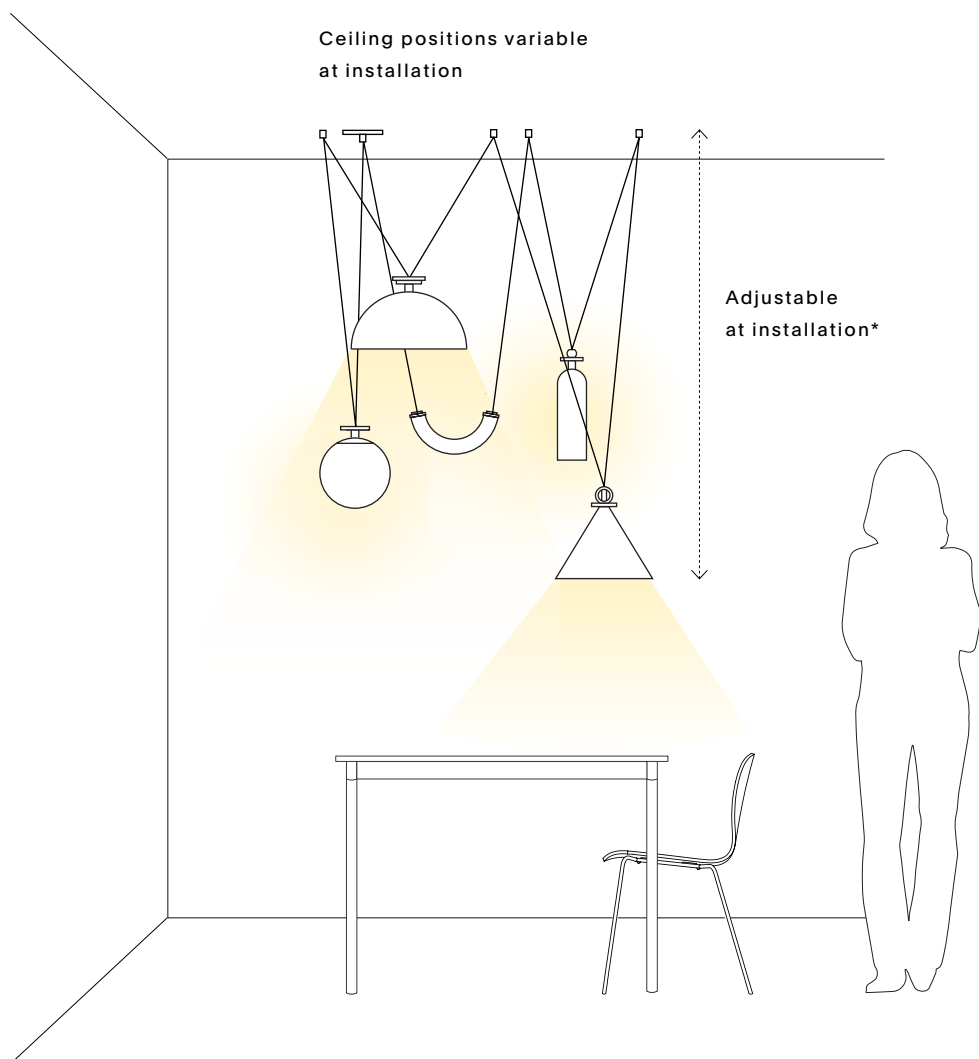

Shape Up – 5 pc

REC. USE / SPACES

Ambient/accent lighting
Dining room
Living room
Statement corner
Stairwell
Entrance

PREPARE FOR INSTALL

This is a low voltage fixture. Plan to accommodate the power supply prior to installation.

Allow for storage of power supply in the electrical box or elsewhere according to local guidelines.

Transformer size: 2.2" x 1.3" x .85"

Power supply model:
120V: LTF TA60WD12LED
220V: LTF TU60WD12LED

Additional specifications available by searching for the model number at lfttechnology.com.

BULB

Included
G4 bi-pin
2.6W, 12V LED
(5.2 Watts output)

COLOR TEMP

2700K

LUMENS SCALE

240 lm

DIMMING

ELV

OTHER NOTES

Electronic wall dimmer required

* Standard installation allows for up to 8' drop from ceiling