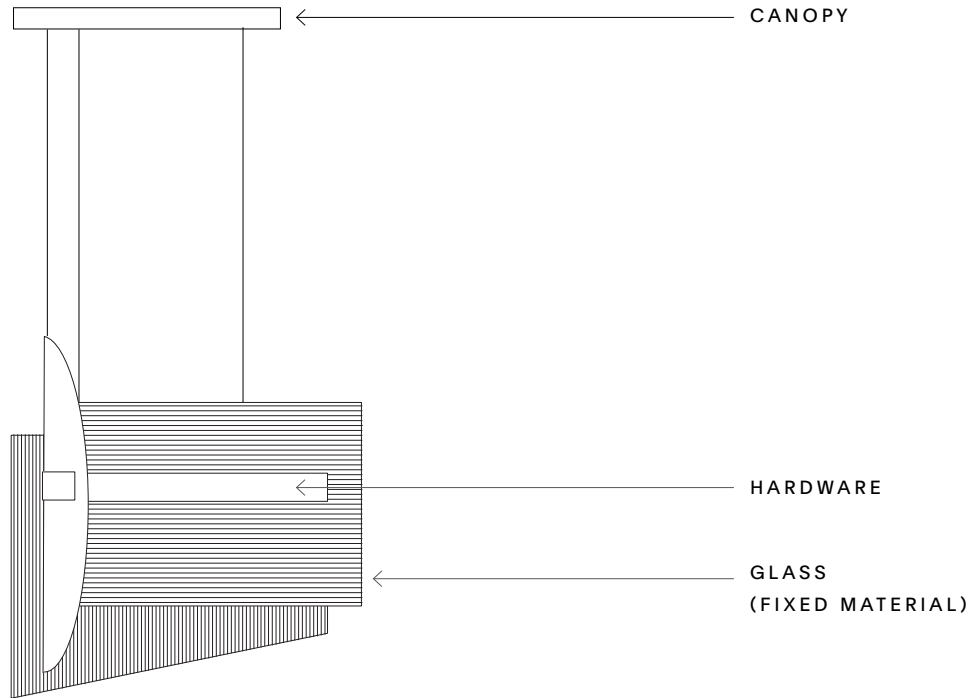

Kazimir Long Pendant

MATERIAL OPTIONS

*A vast array of custom materials and finishes are available for most products upon request.

HARDWARE

Satin Brass   Satin Nickel