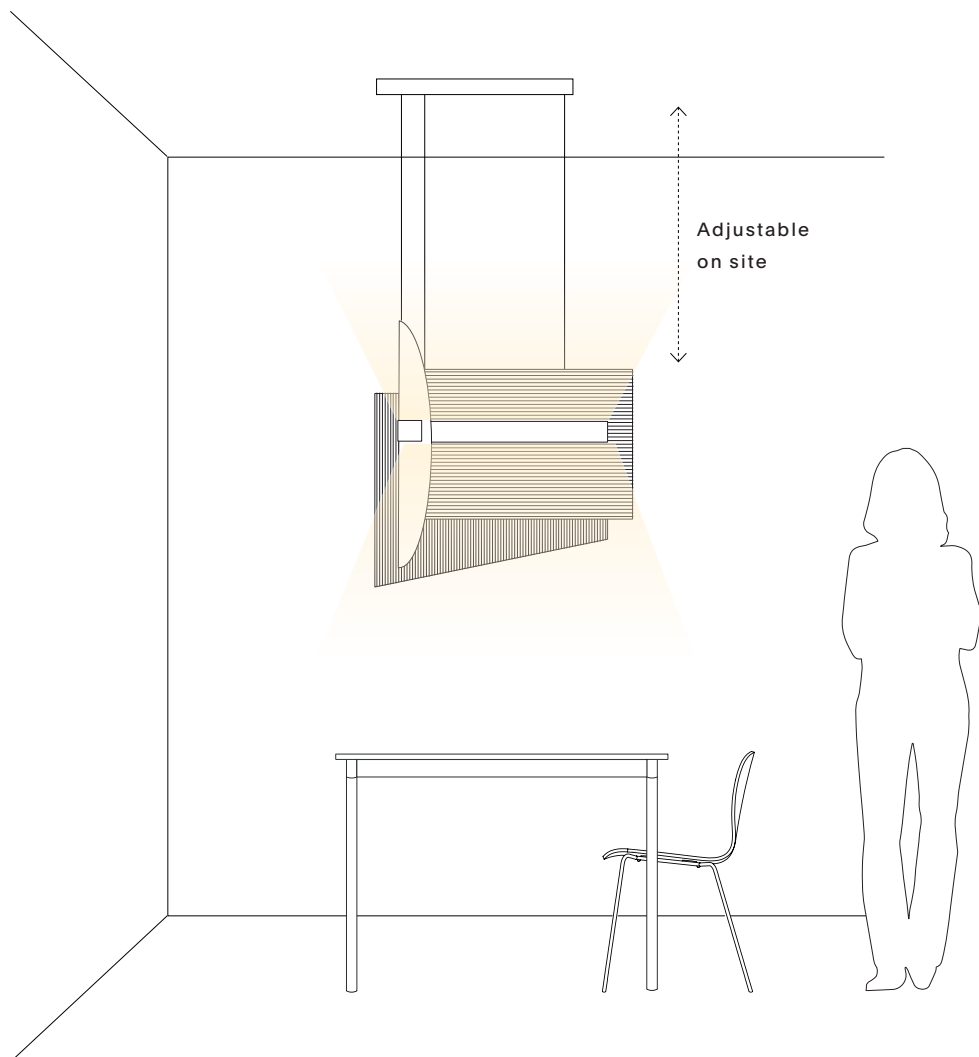

Kazimir Long Pendant

REC. USE / SPACES

Ambient/accent lighting
Dining table
Living room
Stairwell
Entrance
Lobby

PREPARE FOR INSTALL

This is a low voltage fixture.
Plan to accommodate the power
supply prior to installation.

Allow for storage of power
supply in the electrical box or
elsewhere according to local
guidelines.

BULB

Integrated LED
120V or 220V
46 Watts

COLOR TEMP

2700K

LUMENS SCALE

1600lm

DIMMING

ELV or 0-10V

OTHER NOTES

Electronic wall
dimmer required