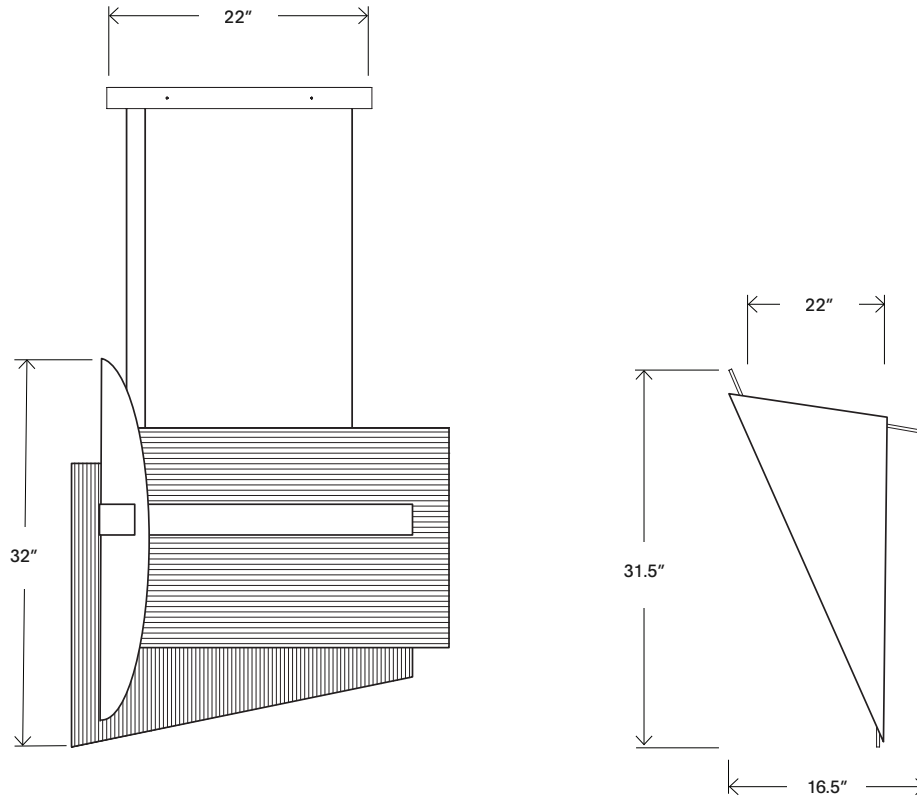

## APPEARANCE

Materials	Glass, steel, aluminum
Suspension	8' conductive cable
Canopy	matching triangle
Finishes	See Material Options page
Customize	Metal finish

## TECHNICAL

Socket / Lamp	LED board
Watt / Volt	46w; 120v or 240v
Lamp detail	1600 lumens, 2700 kelvin, 50,000 hours
Dimmer	ELV or 0-10V
Certification	UL site
Weight	42 lb.
Leadtime	10-12 weeks