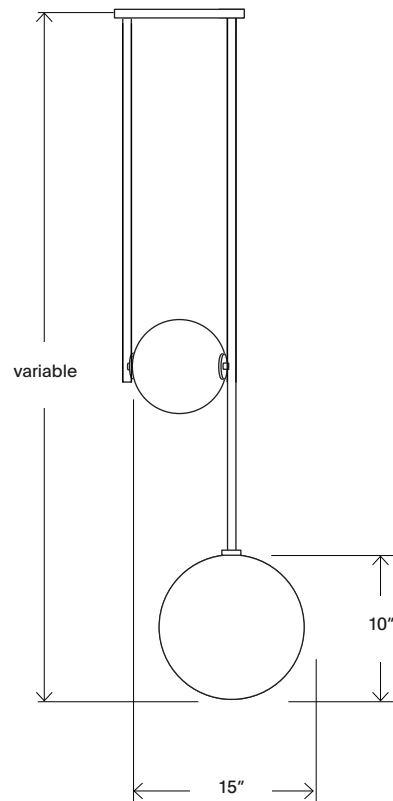

Equalizer - 2 pc Pendant

APPEARANCE

Materials	Anodized aluminum, glass
Suspension	Solid tubing
Canopy	12" round canopy
Finishes	See Material Options page
Customize	Configuration, materials, finishes

TECHNICAL

Socket / Lamp	G4 LED
Watt / Volt	Max 25w; 120v or 220v
Lamp detail	2700k, 30,000 hours
Compatibility	Most international
Certification	UL upon request
Weight	Variable
Leadtime	10-12 weeks