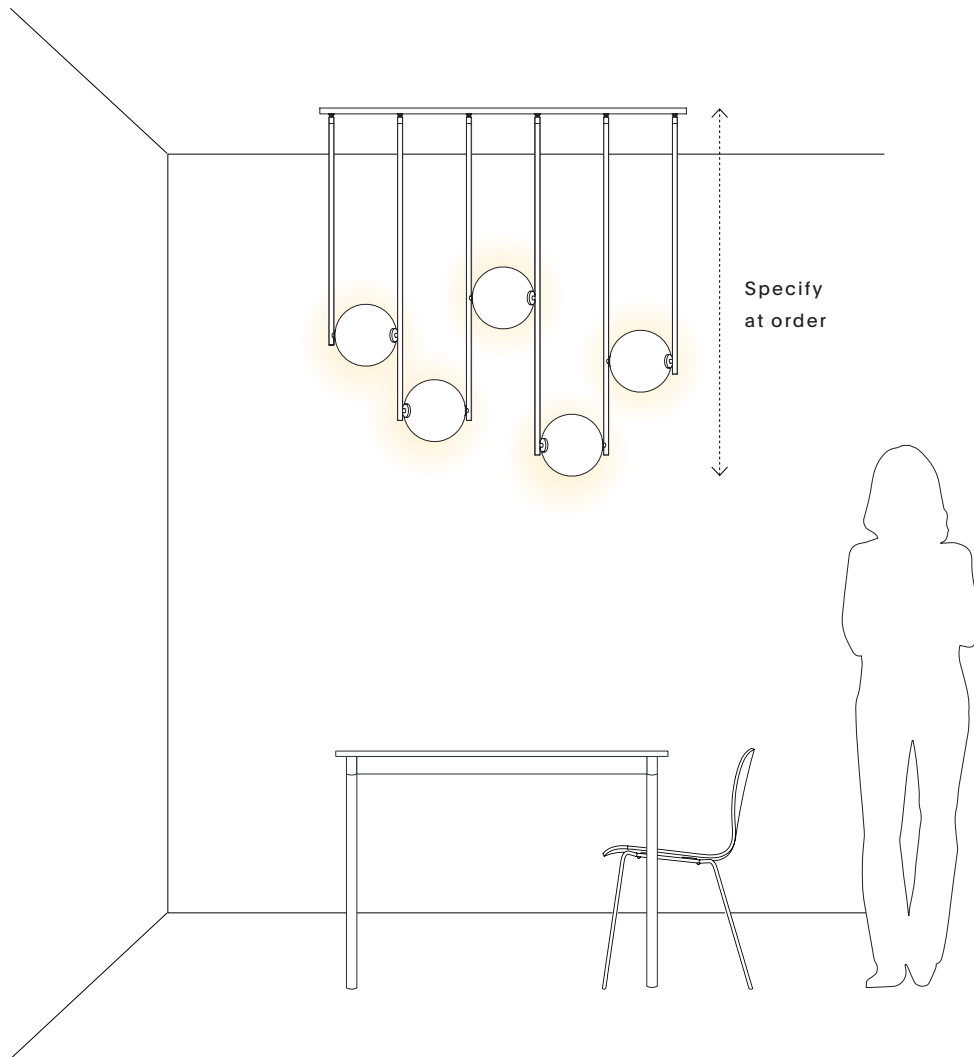

Equalizer – 5 pc Linear

REC. USE / SPACES

Ambient/accent lighting
Dining room
Living room
Above countertops
Lobby / Desk

BULB

Included
G9 bi-pin
120V or 220V

COLOR TEMP

2700K

LUMENS SCALE

550lm per globe

DIMMING

Comes standard

OTHER NOTES

Electronic wall
dimmer required