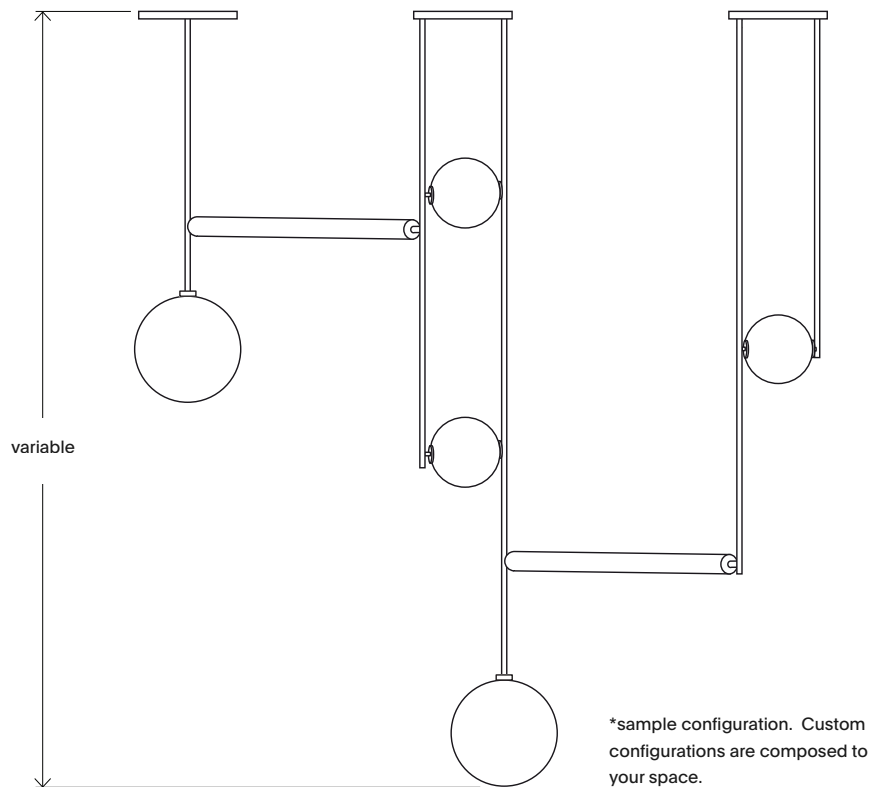

Equalizer - Custom Screen

APPEARANCE

Materials	Anodized aluminum, glass
Suspension	Solid tubing
Canopy	12" round canopy (multiple)
Finishes	See Material Options page
Customize	Configuration, materials, finishes

TECHNICAL

Socket / Lamp	G4 LED
Watt / Volt	Max 25w; 120v or 220v
Lamp detail	2700k, 30,000 hours
Compatibility	Most international
Certification	UL upon request
Weight	Variable
Leadtime	16 weeks