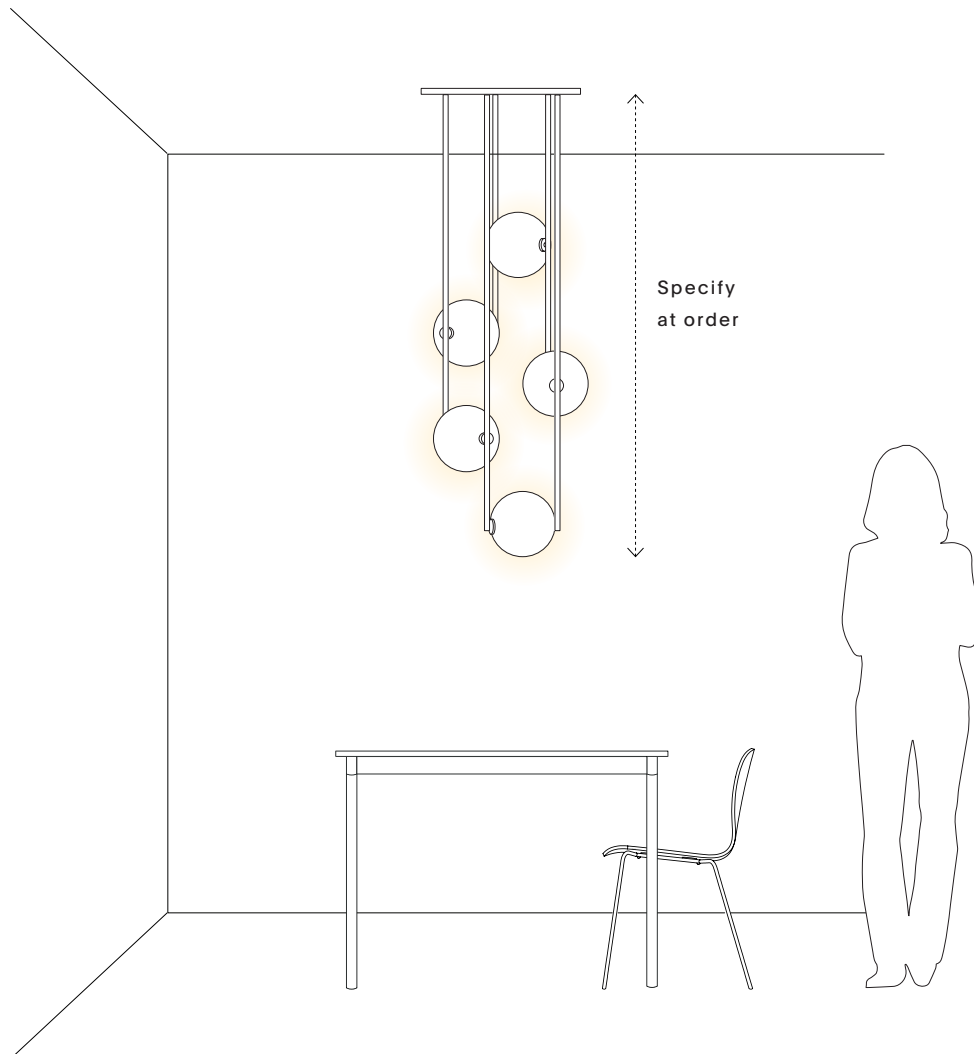

Equalizer - 5 pc Radial

REC. USE / SPACES

Ambient/accent lighting
Dining room
Living room
Statement corner
Stairwells
Entrance

BULB

Included
G9 bi-pin
120V or 220V

COLOR TEMP

2700K

LUMENS SCALE

550lm per globe

DIMMING

Comes standard

OTHER NOTES

Electronic wall
dimmer required