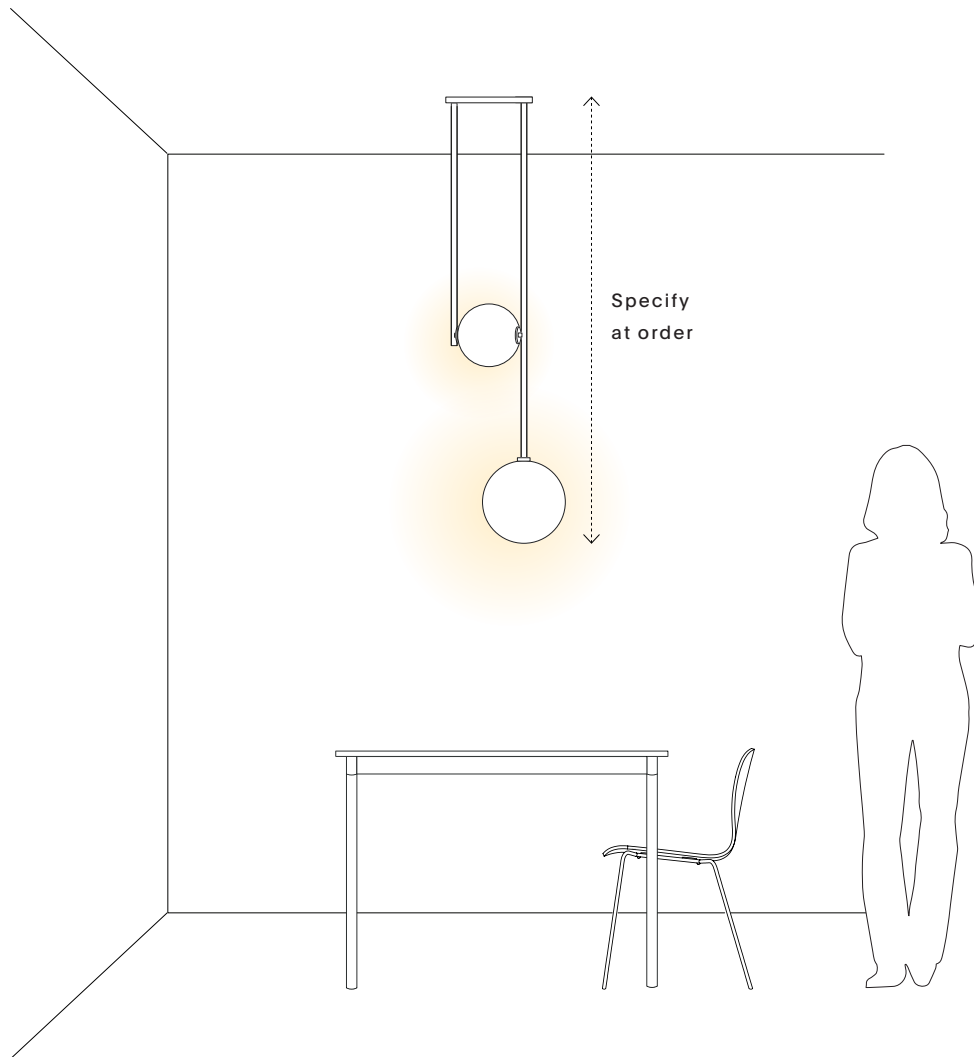

Equalizer - 2 pc Pendant

REC. USE / SPACES

Ambient/accent lighting
Dining room
Living room
Statement corner
Bedside tables

BULB

Included
G9 bi-pin
120V or 220V

COLOR TEMP

2700K

LUMENS SCALE

550lm per globe

DIMMING

Comes standard

OTHER NOTES

Electronic wall
dimmer required