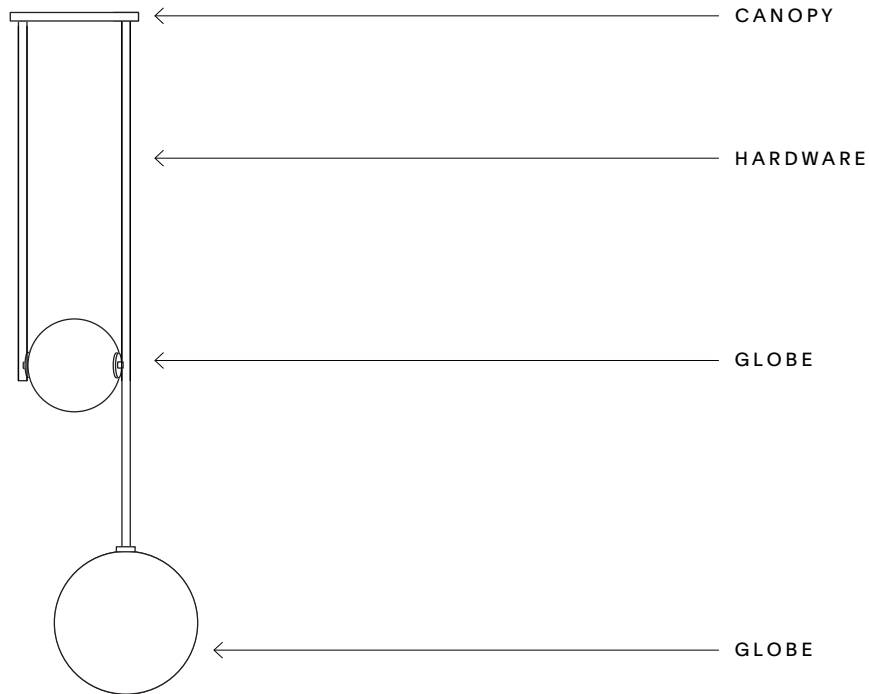

Equalizer - 2 pc Pendant

MATERIAL OPTIONS

*A vast array of custom materials and finishes are available for most products upon request.

HARDWARE & CANOPY

GLOBE