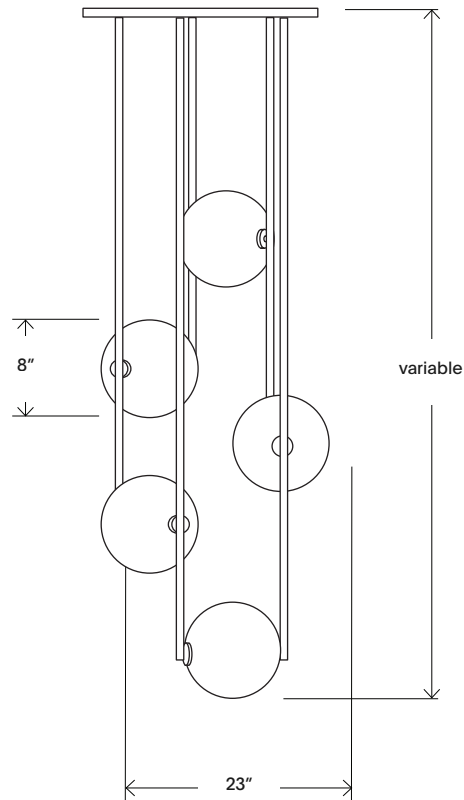

Equalizer - 5 pc Radial

APPEARANCE

Materials	Anodized aluminum, glass
Suspension	Solid tubing
Canopy	23" round canopy
Finishes	See Material Options page
Customize	Configuration, materials, finishes

TECHNICAL

Socket / Lamp	G4 LED
Watt / Volt	Max 25w; 120v or 220v
Lamp detail	2700k, 30,000 hours
Compatibility	Most international
Certification	UL upon request
Weight	Variable
Leadtime	10-12 weeks