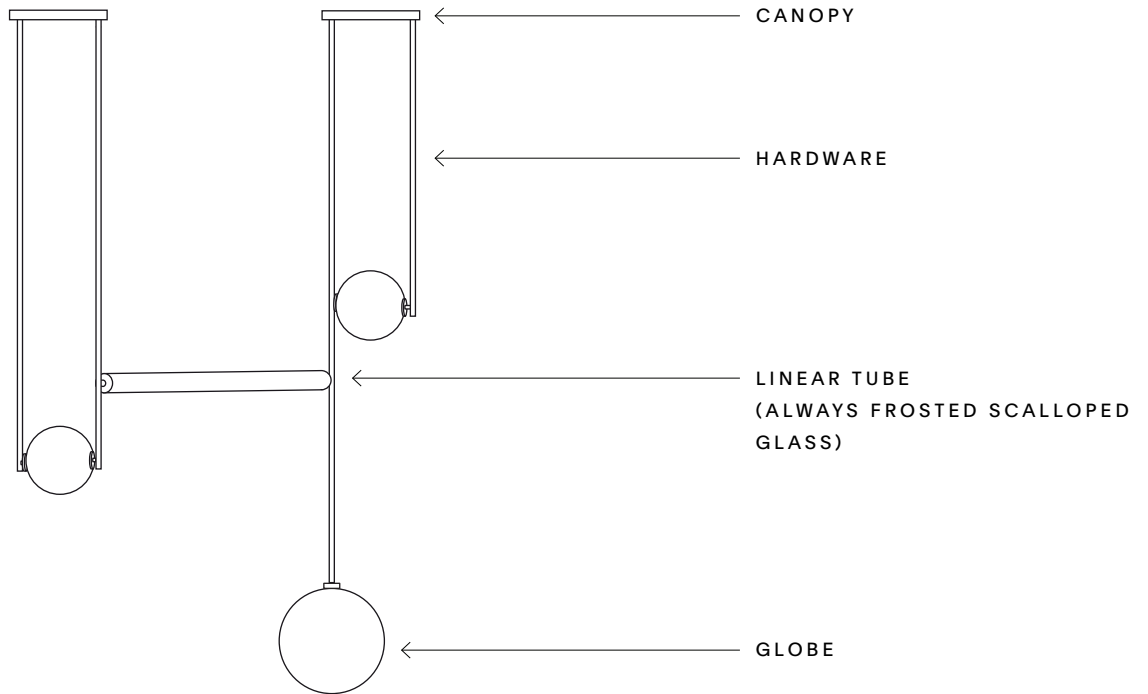

Equalizer - 4 pc Linear

MATERIAL OPTIONS

*A vast array of custom materials and finishes are available for most products upon request.

HARDWARE & CANOPY

GLOBE