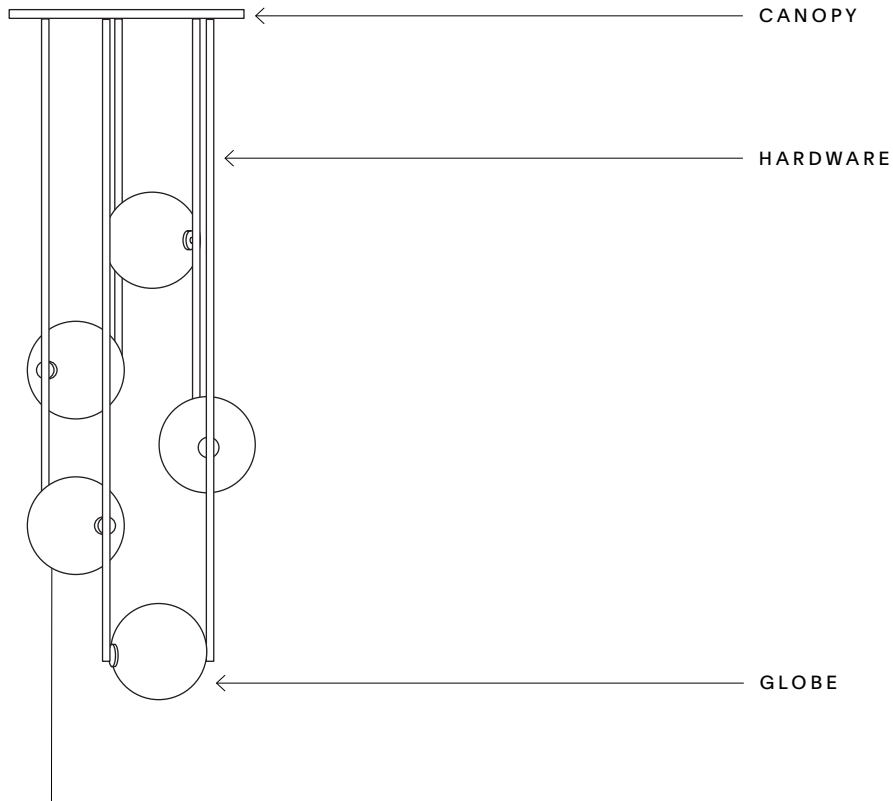

Equalizer - 5 pc Radial

MATERIAL OPTIONS

*A vast array of custom materials and finishes are available for most products upon request.

HARDWARE & CANOPY

GLOBE