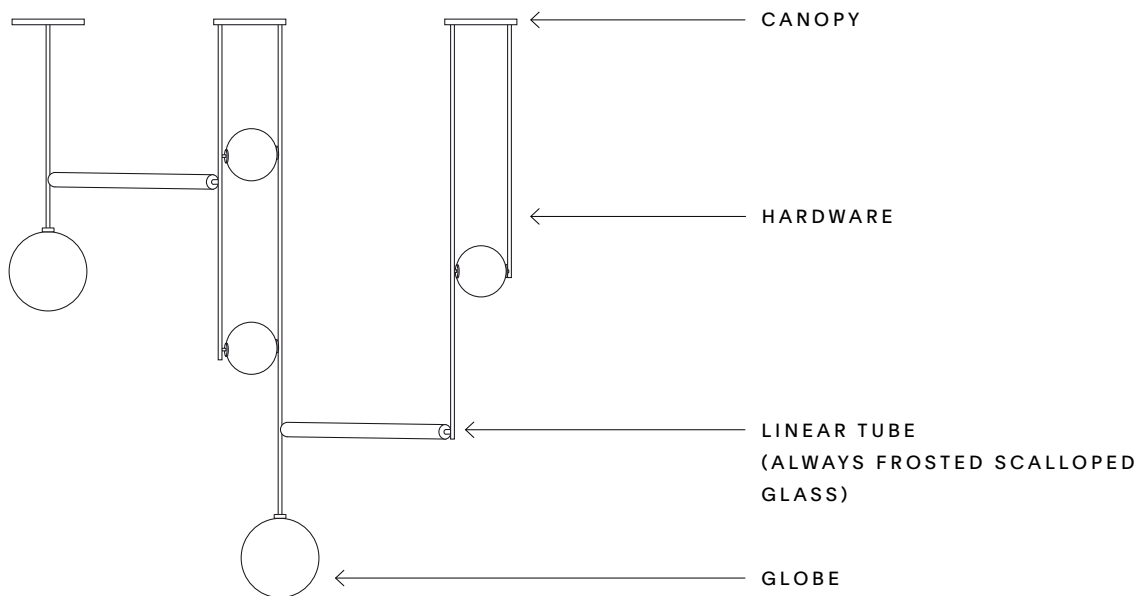

Equalizer - Custom Screen

MATERIAL OPTIONS

*A vast array of custom materials and finishes are available for most products upon request.

HARDWARE & CANOPY

GLOBE