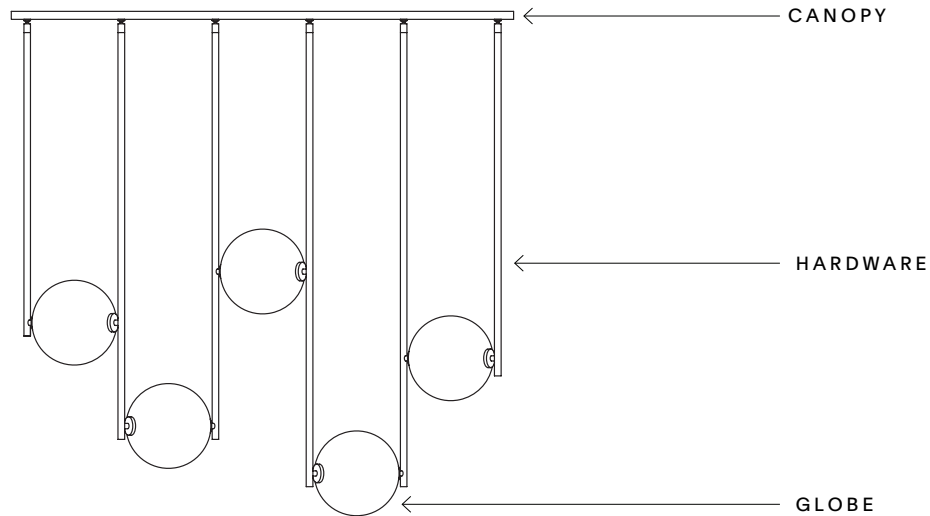

Equalizer – 5 pc Linear

MATERIAL OPTIONS

*A vast array of custom materials and finishes are available for most products upon request.

HARDWARE & CANOPY

GLOBE