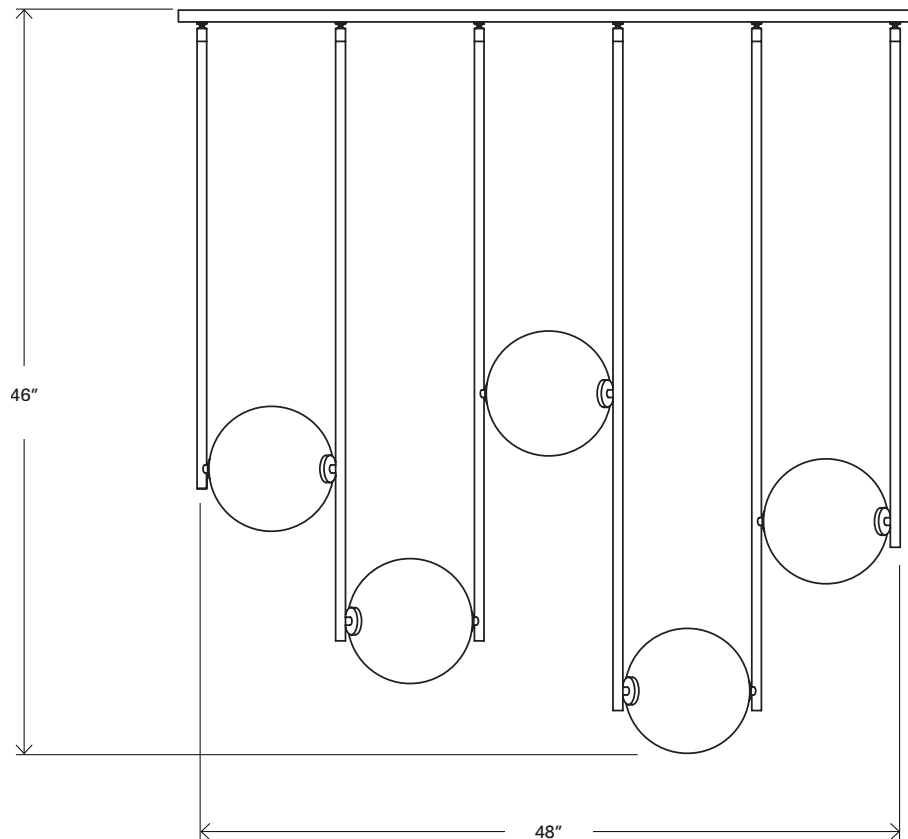

## APPEARANCE

Materials	Anodized aluminum, glass
Suspension	Solid tubing
Canopy	48" x 10" rectangle
Finishes	See Material Options page
Customize	Configuration, materials, finishes