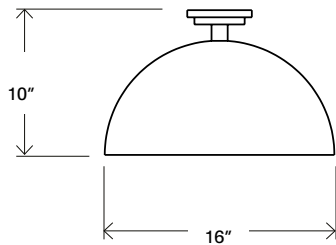

Shape Up Pendant – Dome

APPEARANCE

Materials	Steel, brass, aluminum
Suspension	8' black or currant fabric, adjustable
Canopy	5" round brass
Finishes	See Material Options page
Customize	Finish, colors, configuration

TECHNICAL

Socket / Lamp	G4; Bulb: 2.6w / 12v LED
Watt / Volt	5.2w; 120v or 220v
Lamp detail	30 lumens, 2700k, 50000 hours, dimmable
Compatibility	Most international
Certification	UL
Weight	10 lb.

Shape Up Pendant – Dome

Allow for storage of power supply in the electrical box or elsewhere according to local guidelines.

Transformer size: 2.2" x 1.3" x .85"

Power supply model:
120V: LTF TA60WD12LED
220V: LTF TU60WD12LED

Additional specifications available by searching for the model number at lfttechnology.com.