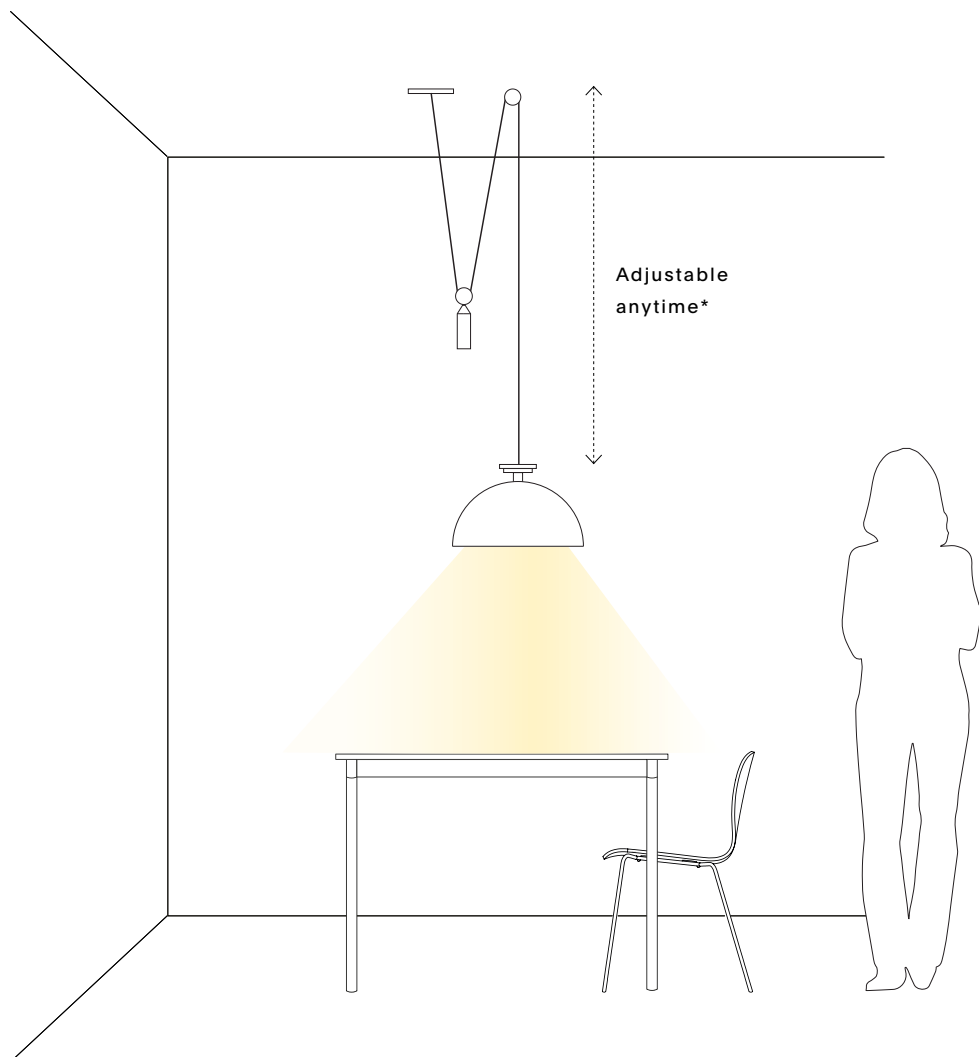

Shape Up Pendant – Dome

APPEARANCE

Materials	Steel, brass, aluminum
Suspension	8' black or currant fabric, adjustable
Canopy	5" round brass
Finishes	See Material Options page
Customize	Finish, colors, configuration

TECHNICAL

Socket / Lamp	G4; Bulb: 2.6w / 12v LED
Watt / Volt	5.2w; 120v or 220v
Lamp detail	30 lumens, 2700k, 50000 hours, dimmable
Compatibility	Most international
Certification	UL
Weight	10 lb.

Shape Up Pendant – Dome

REC. USE / SPACES

Direct lighting
Dining room
Living room
Bedside
Statement corner
Kitchen Island

PREPARE FOR INSTALL

This is a low voltage fixture.
Plan to accommodate the power supply prior to installation.