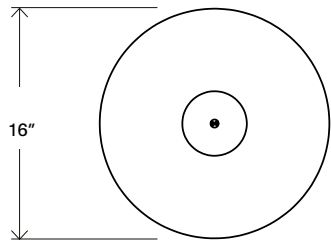

Shape Up Pendant – Dome

APPEARANCE

Materials	Steel, brass, aluminum
Suspension	8' black or currant fabric, adjustable
Canopy	5" round brass
Finishes	See Material Options page
Customize	Finish, colors, configuration

TECHNICAL

Socket / Lamp	G4; Bulb: 2.6w / 12v LED
Watt / Volt	5.2w; 120v or 220v
Lamp detail	30 lumens, 2700k, 50000 hours, dimmable
Compatibility	Most international
Certification	UL
Weight	10 lb.

Shape Up Pendant – Dome

Allow for storage of power supply in the electrical box or elsewhere according to local guidelines.

Transformer size: 2.2" x 1.3" x .85"

Power supply model:
120V: LTF TA60WD12LED
220V: LTF TU60WD12LED

Additional specifications available by searching for the model number at lfttechnology.com.