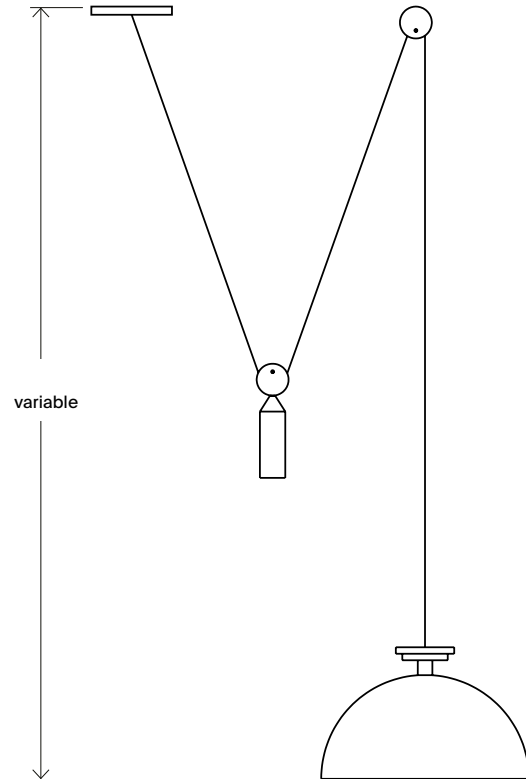

Shape Up Pendant – Dome

APPEARANCE

Materials	Steel, brass, aluminum
Suspension	8' black or currant fabric, adjustable
Canopy	5" round brass
Finishes	See Material Options page
Customize	Finish, colors, configuration

TECHNICAL

Socket / Lamp	G4; Bulb: 2.6w / 12v LED
Watt / Volt	5.2w; 120v or 220v
Lamp detail	30 lumens, 2700k, 50000 hours, dimmable
Compatibility	Most international
Certification	UL
Weight	10 lb.

Shape Up Pendant – Dome

Allow for storage of power supply in the electrical box or elsewhere according to local guidelines.

Transformer size: 2.2" x 1.3" x .85"

Power supply model:
120V: LTF TA60WD12LED
220V: LTF TU60WD12LED

Additional specifications available by searching for the model number at lfttechnology.com.