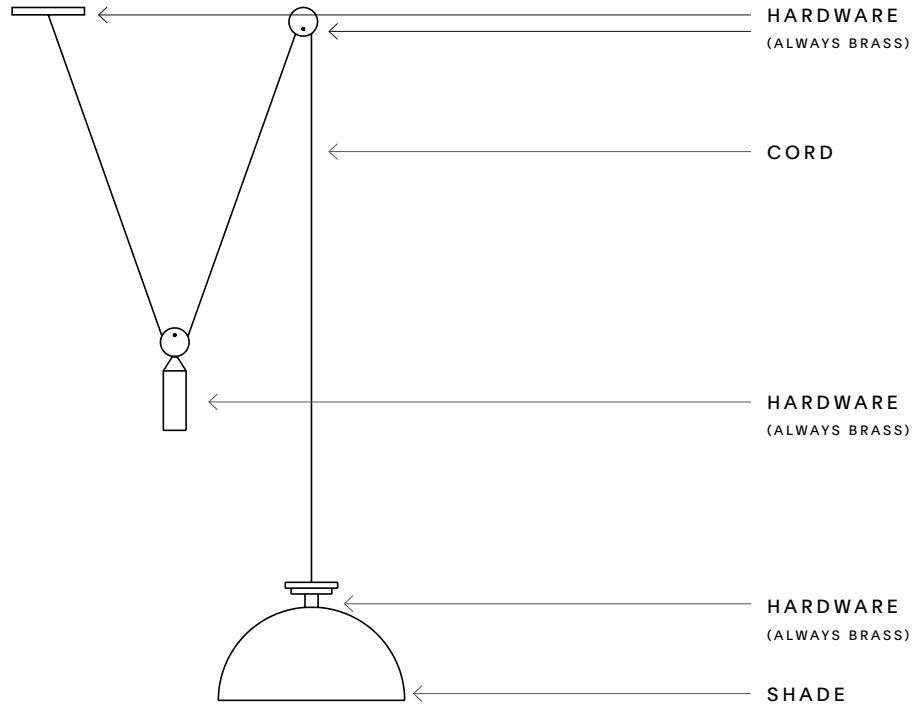

Shape Up Pendant – Dome

MATERIAL OPTIONS

*A vast array of custom materials and finishes are available for most products upon request.

HARDWARE

CORD

SHADE