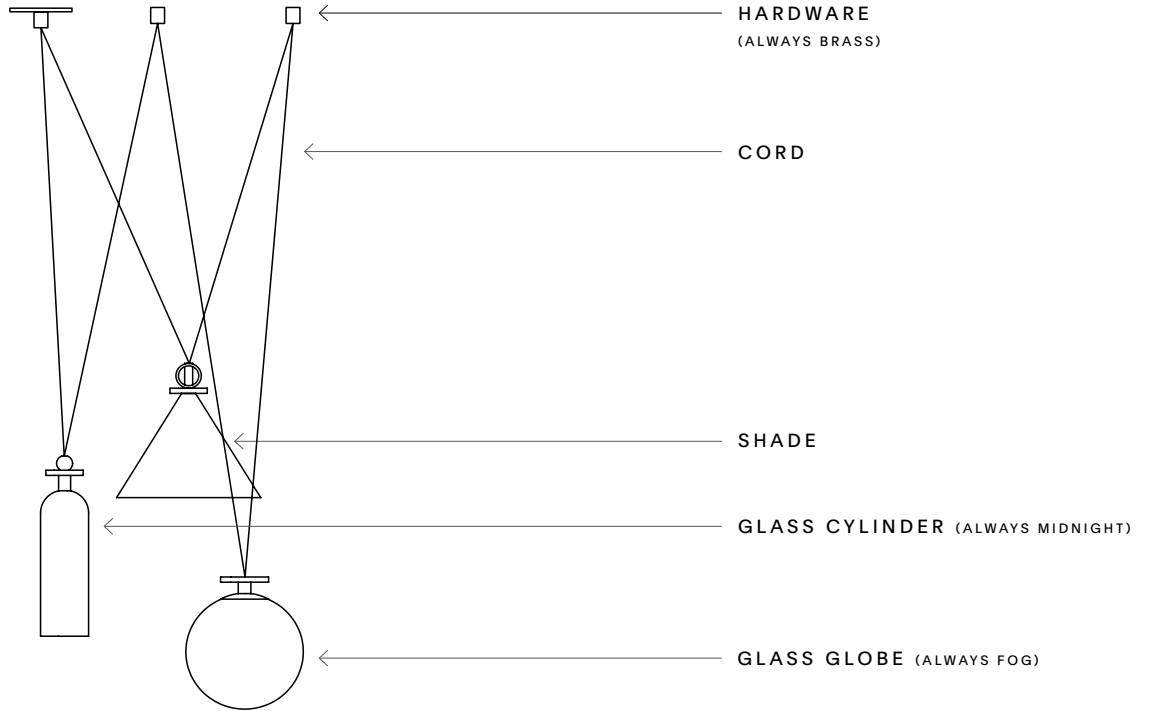

Shape Up – 3 pc

MATERIAL OPTIONS

*A vast array of custom materials and finishes are available for most products upon request.

HARDWARE

SHADE

GLASS

CORD