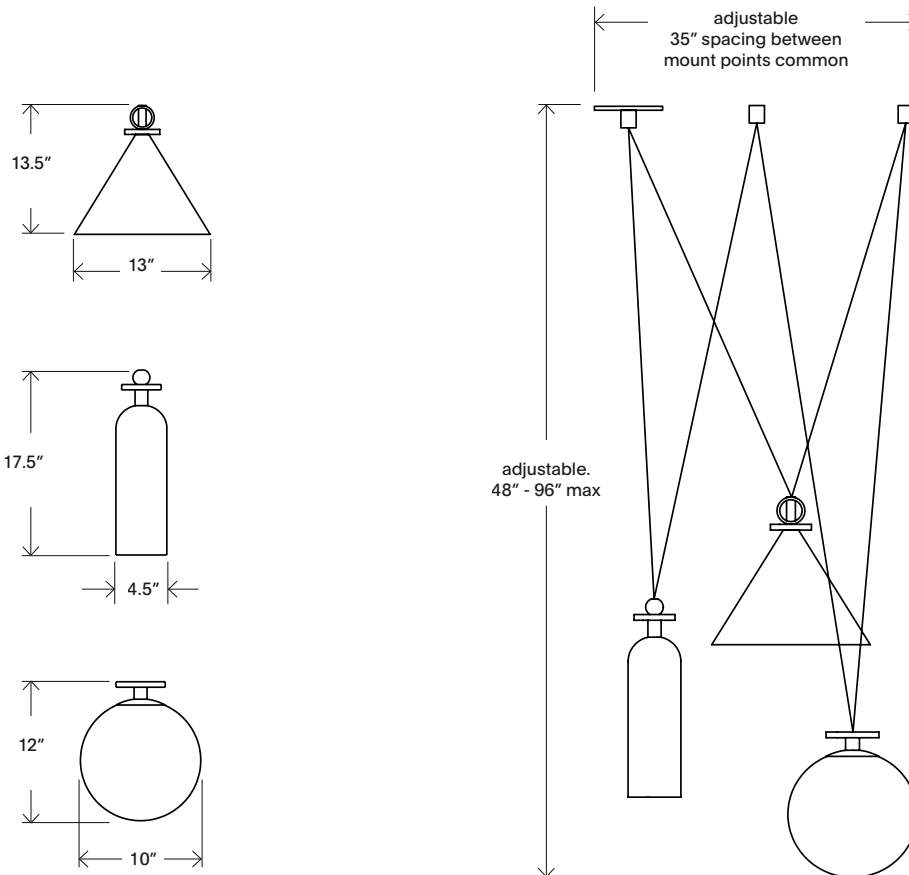

Shape Up – 3 pc

APPEARANCE

| | |
|------------|--|
| Materials | Steel, brass, aluminum, glass |
| Suspension | 8' black or currant fabric, adjustable |
| Canopy | 5" round brass |
| Finishes | See Material Options page |
| Customize | Finish, colors, configuration |

TECHNICAL

| | |
|---------------|--|
| Socket / Lamp | G4; Bulb: 2.6w / 12v LED |
| Watt / Volt | 5.2w; 120v or 220v |
| Lamp detail | 110 lumens, 2700k, 50000 hours, dimmable |
| Compatibility | Most international |
| Certification | UL, cUL (120v) |
| Weight | 20 lb. |

Shape Up – 3 pc

REC. USE / SPACES

- Ambient/accent lighting
- Dining room
- Living room
- Statement corner
- Stairwell
- Entrance

PREPARE FOR INSTALL

This is a low voltage fixture. Plan to accommodate the power supply prior to installation.

Allow for storage of power supply in the electrical box or elsewhere according to local guidelines.

Transformer size: 2.2" x 1.3" x .85"

Power supply model:
120V: LTF TA60WD12LED
220V: LTF TU60WD12LED

Additional specifications available by searching for the model number at lfttechnology.com.