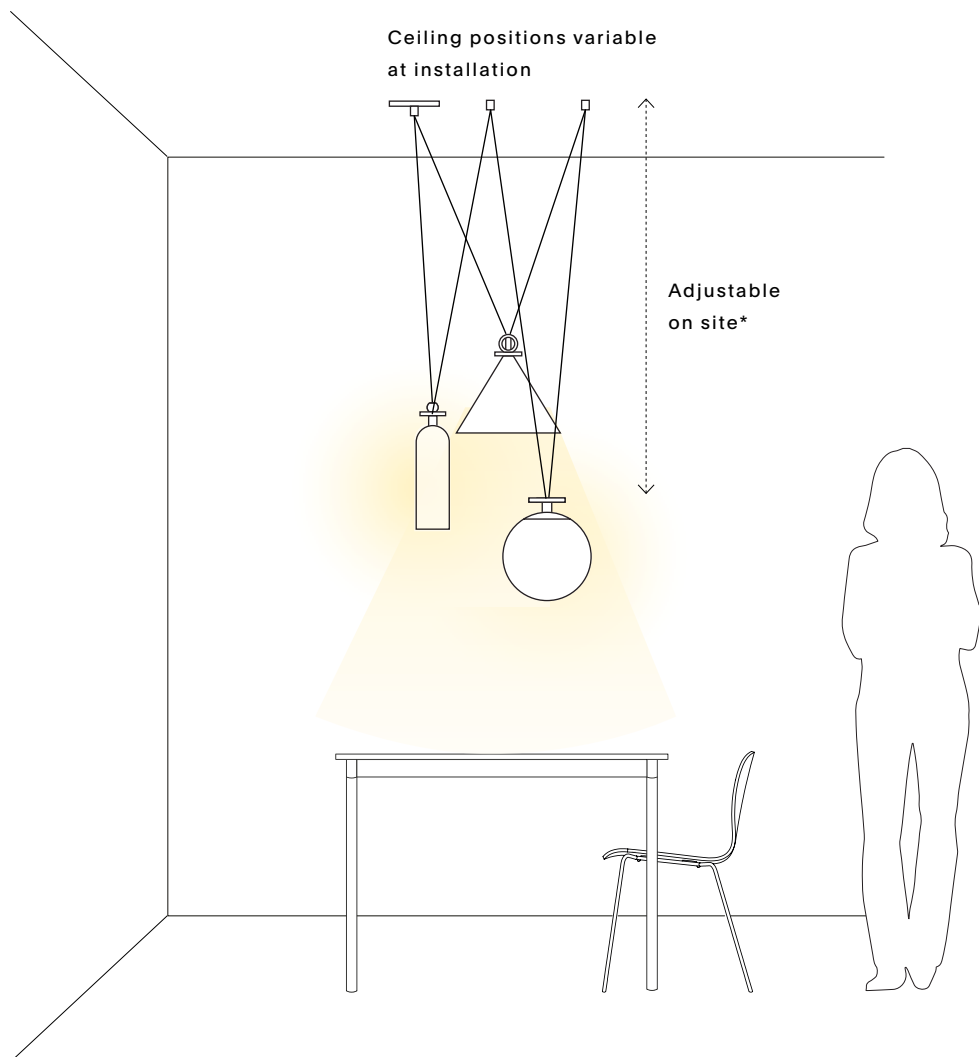

Shape Up – 3 pc

APPEARANCE

| | |
|------------|--|
| Materials | Steel, brass, aluminum, glass |
| Suspension | 8' black or currant fabric, adjustable |
| Canopy | 5" round brass |
| Finishes | See Material Options page |
| Customize | Finish, colors, configuration |

TECHNICAL

| | |
|---------------|--|
| Socket / Lamp | G4; Bulb: 2.6w / 12v LED |
| Watt / Volt | 5.2w; 120v or 220v |
| Lamp detail | 110 lumens, 2700k, 50000 hours, dimmable |
| Compatibility | Most international |
| Certification | UL, cUL (120v) |
| Weight | 20 lb. |

Shape Up – 3 pc

REC. USE / SPACES

- Ambient/accent lighting
- Dining room
- Living room
- Statement corner
- Stairwell
- Entrance

PREPARE FOR INSTALL

This is a low voltage fixture. Plan to accommodate the power supply prior to installation.

Allow for storage of power supply in the electrical box or elsewhere according to local guidelines.

Transformer size: 2.2" x 1.3" x .85"

Power supply model:
120V: LTF TA60WD12LED
220V: LTF TU60WD12LED

Additional specifications available by searching for the model number at lfttechnology.com.