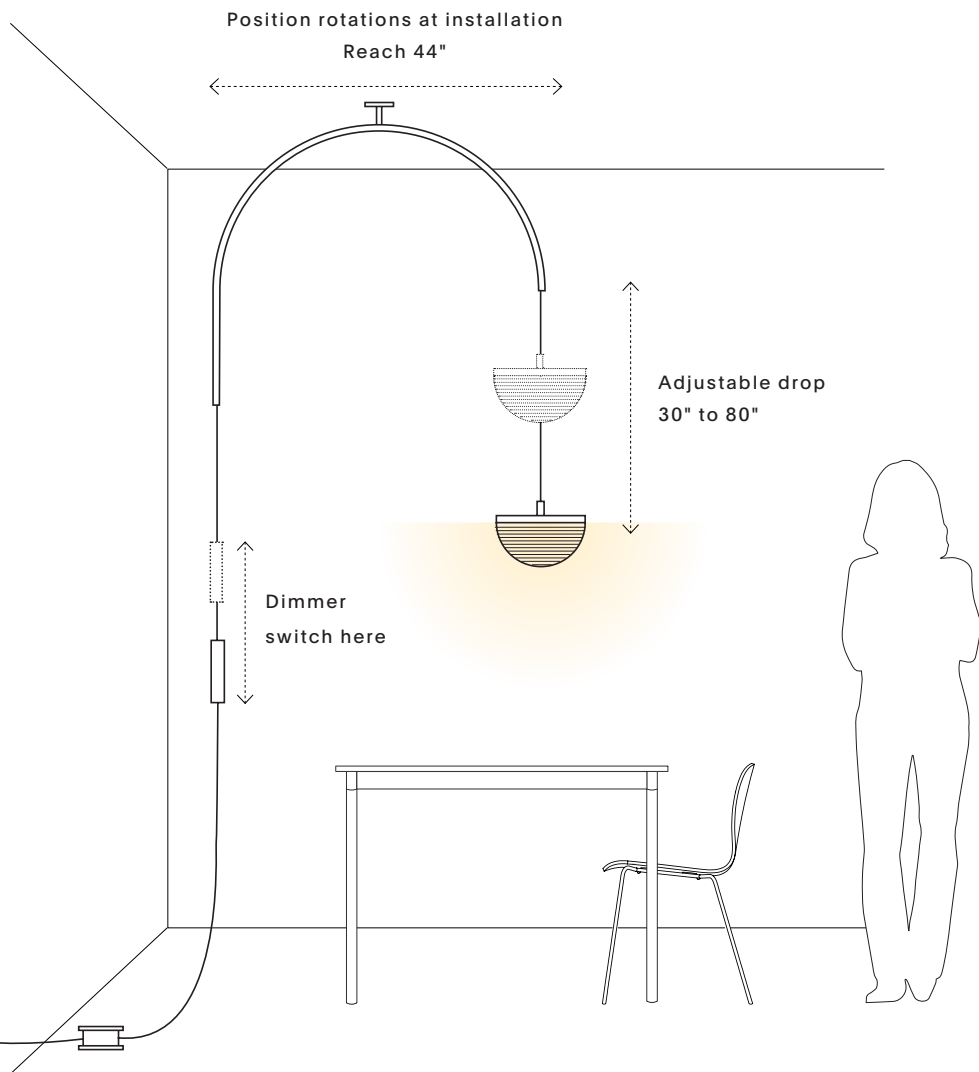

Krane Pendant - Large

APPEARANCE

Materials	Glass, steel, aluminum
Finishes	Black
Suspension	Set length fabric cord. Contact sales is longer cord is needed.
Canopy	3.25" round in matching metal finish

TECHNICAL

Socket / Lamp	Integrated LED
Watt / Volt	10w; 120v or 240v
Lamp detail	325 lumens, 2700 kelvin, 50000 hours
Dimmer	Integrated cord dimmer
Certification	UL pending
Weight	11 lb.

Krane Pendant - Large

REC. USE / SPACES

Ambient/accent lighting
Living room
Bedroom
Statement corner

BULB

Integrated LED
120V or 220V
10 Watts

COLOR TEMP

2700K

LUMENS SCALE

325 lm

DIMMING