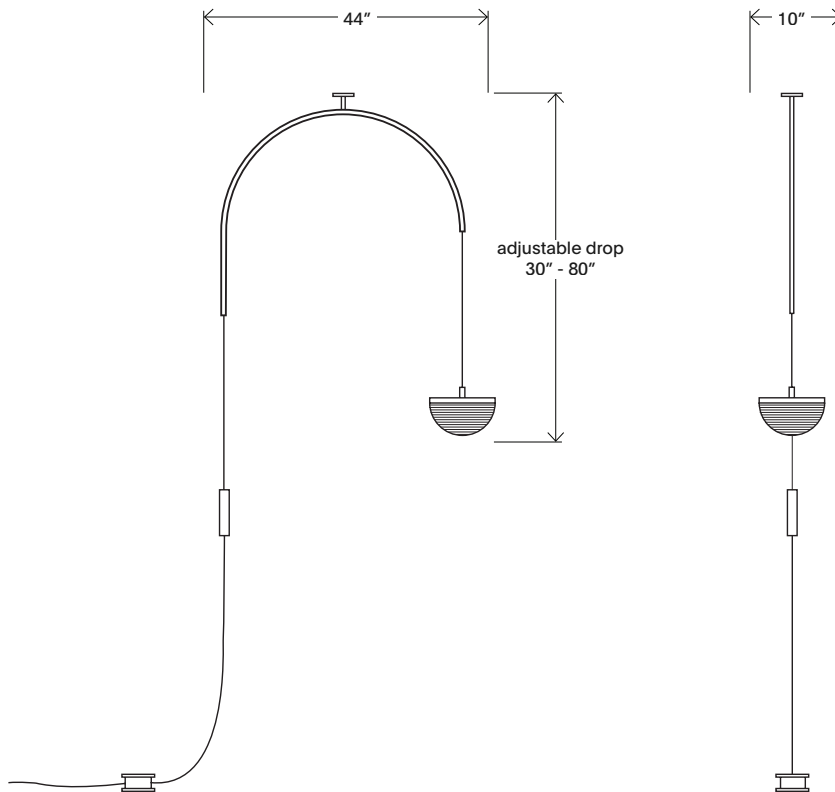

Krane Pendant - Large

APPEARANCE

Materials	Glass, steel, aluminum
Finishes	Black
Suspension	Set length fabric cord. Contact sales is longer cord is needed.
Canopy	3.25" round in matching metal finish

TECHNICAL

Socket / Lamp	Integrated LED
Watt / Volt	10w; 120v or 240v
Lamp detail	325 lumens, 2700 kelvin, 50000 hours
Dimmer	Integrated cord dimmer
Certification	UL pending
Weight	11 lb.

Krane Pendant - Large

REC. USE / SPACES

Ambient/accent lighting
Living room
Bedroom
Statement corner

BULB

Integrated LED
120V or 220V
10 Watts

COLOR TEMP

2700K

LUMENS SCALE

325 lm

DIMMING

Integrated Cord
Dimmer

OTHER NOTES

Set cord length.
Please specify if longer
cord is needed.

Krane Pendant