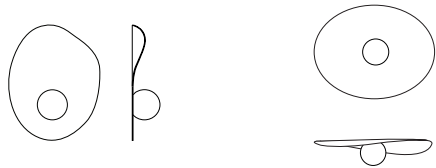

MYRNA COLLECTION

Sconce
Metal - $4450
Glass - $6500

Surface Mount
Metal - $4450
Glass - $6500

appearance

shade sandblasted glass, brush-stroke brass, brushstroke stainless steel, powdercoated perforated steel
customize colors, finishes

technical

socket/lamp E26 socket, G16.5 or A15 bulb
watt/volt 25W max line voltage to 300v; hardwired
compatible Most North American and European
certification UL
weight 6 lb; 7 lb
lead time 8 - 10 weeks