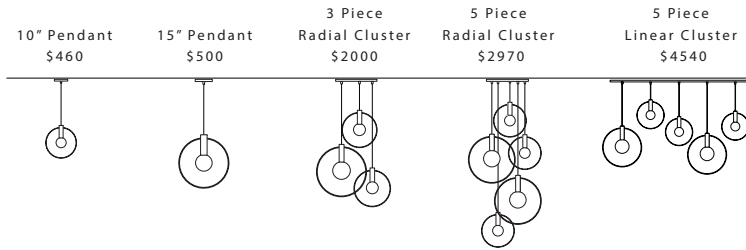

## AURA COLLECTION

<b>10" Pendant</b> \$460	<b>15" Pendant</b> \$500	<b>3 Piece Radial Cluster</b> \$2000	<b>5 Piece Radial Cluster</b> \$2970	<b>5 Piece Linear Cluster</b> \$4540
<u>appearance</u>		<u>technical</u>		
materials	copper, brass, wire, cord	socket/lamp	E26/E27; Bulbs: G25/G125 recommended	
suspension	8' warm dark grey fabric, adjustable	watt/volt	max 60w; line voltage to 300v	
canopy	variable	compatibility	most international	
finishes	blackened steel, brass, copper	certification	ul, cUL	
options	10" ring / 15" ring	weight	1 lb	
customize	finish, cord, configuration	lead time	6-8 weeks 1-3 weeks (quickship program)	

## MARU COLLECTION

<b>Small Stack</b> 6" Globe - \$790 10" Globe - \$920	<b>Med Stack</b> 6" Globe - \$800 10" Globe - \$940	<b>Tall Stack</b> 6" Globe - \$810 10" Globe - \$960	
<u>appearance</u>		<u>technical</u>	
materials	copper, brass, maple, glass, clear acrylic	socket/lamp	E26 base, A19 bulb
suspension	8' warm dark grey fabric cord, adjustable	watt/volt	max 25w; line voltage to 300v
canopy	5" round black powdercoated	compatibility	most international
finishes	brass, copper	certification	UL, cUL
options	6" globe in small, medium, tall ; 10" globe in small, medium, tall	weight	5 lb
customize	stacks, finishes, clusters	lead time	6-8 weeks 1-3 weeks (quickship program)