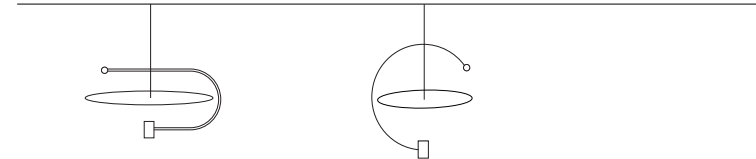

FLOAT COLLECTION

Wide Pendant
$5650

Round Pendant
$5200

appearance

materials brass, steel, aluminum
finishes blackened, brass
suspension tubing, variable height
customize colors, finishes

technical

socket/lamp Integrated LED
watt/volt 20w; 120v, 220v
compatible most North America and
Europe
certification not listed
weight 10 lb; 15 lb; 18 lb
lead time 10-12 weeks