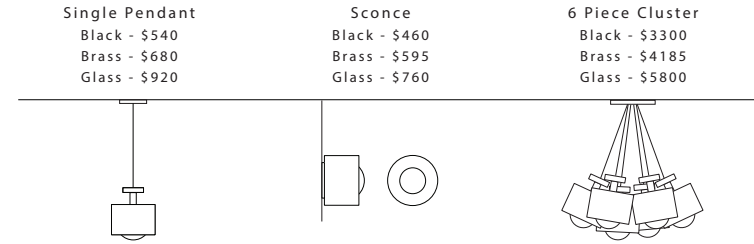

## AURA COLLECTION

<b>10" Pendant</b> \$460	<b>15" Pendant</b> \$500	<b>3 Piece Radial Cluster</b> \$2000	<b>5 Piece Radial Cluster</b> \$2970	<b>5 Piece Linear Cluster</b> \$4540
<u>appearance</u>		<u>technical</u>		
materials	copper, brass, wire, cord	socket/lamp	E26/E27; Bulbs: G25/G125 recommended	
suspension	8' warm dark grey fabric, adjustable	watt/volt	max 60w; line voltage to 300v	
canopy	variable	compatibility	most international	
finishes	blackened steel, brass, copper	certification	ul, cUL	
options	10" ring / 15" ring	weight	1 lb	
customize	finish, cord, configuration	lead time	6-8 weeks 1-3 weeks (quickship program)	

## SPUN COLLECTION

<b>Single Pendant</b> Black - \$540 Brass - \$680 Glass - \$920	<b>Sconce</b> Black - \$460 Brass - \$595 Glass - \$760	<b>6 Piece Cluster</b> Black - \$3300 Brass - \$4185 Glass - \$5800	
<u>appearance</u>		<u>technical</u>	
materials	copper, brass, maple, fabric cord, powder coated steel, glass	socket/lamp	E26 ; bulb: G25/G125 globe (incandescent recommended)
suspension	8' warm dark grey fabric cord, adjustable	watt/volt	max 75w; line voltage to 300v
canopy	5" round black or white powdercoated	compatibility	most international
finishes	anodized aluminum, brass, copper	certification	UL, cUL
options	single pendant, sconce, 3 light cluster, 5 light cluster	weight	4 lb
customize	finish, cord, configuration	lead time	8-10 weeks 1-3 weeks (quickship program)