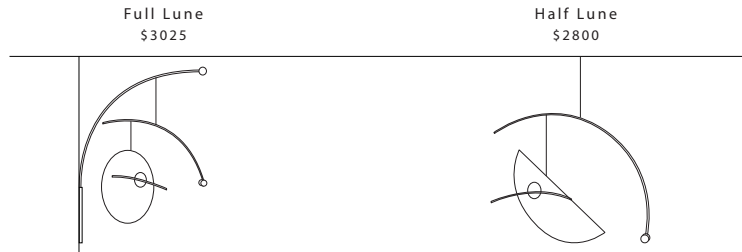

2023 PRICE LIST

LUNE MOBILES

<u>appearance</u>		<u>technical</u>	
materials	brass, aluminum, perforated aluminum	weight	5 lb.
finishes	brushed brass, anodized aluminum, anodized green	lead time	6-8 weeks
suspension	wall mounted (full), ceiling mounted (half)		
customize	finishes