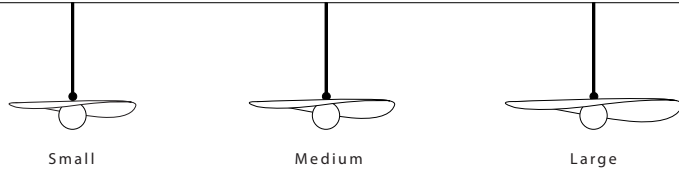

2023 PRICE LIST

MYRNA COLLECTION

All Pendants
Metal Shade - $5400
Glass Shade - $7350

appearance

shade sandblasted glass, brush-stroke brass, brushstroke stainless steel, powdercoated perforated steel
hardware blackened brass, brass
customize colors, finishes
Shade Size small, medium, large (metal shades only)

technical

socket/lamp E26 socket, G16.5 or A15 bulb
watt/volt 25w; max line voltage to 300v
compatible most North America and Europe
certification UL
weight 10-20 lb
lead time 8 - 10 weeks

Wall Mount - Wall Mobile
(metal only)
$15600

Wall Mount - Swing Arm
(metal only)
$15600