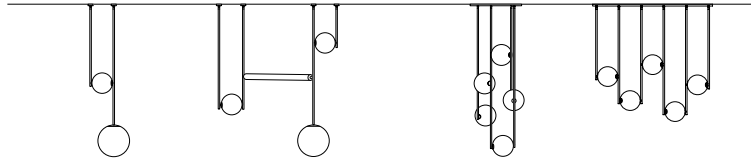

2023 PRICE LIST

EQUALIZER COLLECTION

2 Piece Standard - $8530 Chameleon - $9400	4 Piece Standard - $14900 Chameleon - $16400	5 Piece Radial Standard - $18200 Chameleon - $20000	5 Piece Linear Standard - $20400 Chameleon - $22500

appearance

materials anodized aluminum, glass
suspension solid tubing
canopy variable
finishes black anodize/bronze
anodize/olive anodize;
glass: cream/smokey green/
chameleon
style 2, 4 or 5 piece linear, 5
options piece radial, custom screen
customize configuration, materials,
finish

technical

socket/lamp G4 / GY6.35 LED
watt/volt max 25w; 120v, 220v
lamp detail 2700 kelvin,
50000 hour bulb life
compatibility most international
certification UL upon request
weight variable
lead time 10 - 12 weeks