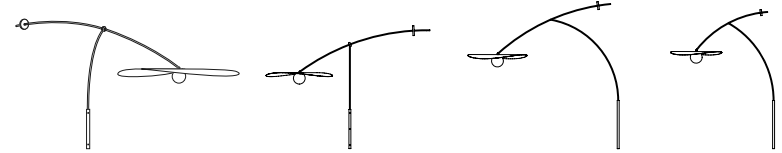

appearance

shade powdercoated perforated steel
hardware blackened brass
customize finishes, materials, colors, size

technical

socket/lamp E26 socket, G16.5 or A15 bulb
watt/volt 25W max line voltage to 300v; plug in or hardwired
compatible most North America and European
certification UL
weight 15 lb
lead time 16 weeks