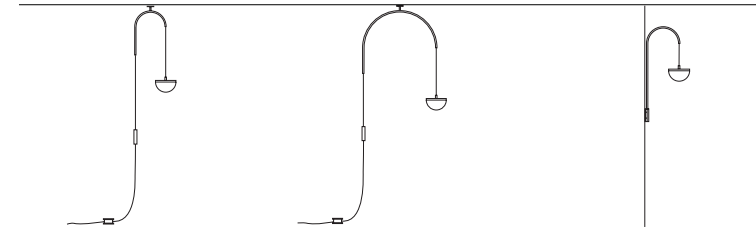

KRANE COLLECTION

Small Ceiling Mount
$6230

Large Ceiling Mount
$6590

Wall Mount
$4490

appearance

materials glass, steel, aluminum
canopy 3.25" round in matching
metal finish
finishes black

technical

socket/lamp Integrated LED
watt/volt 10w; 120v, 240v
lamp detail 325 lumens; 2700 kelvin,
50000 hour bulb life
dimmer integrated cord dimmer
certification UL pending
weight 9.5 lb; 11 lb; 8.1 lb
lead time 16 weeks

KAZIMIR COLLECTION

Sconce
$3600

appearance

materials steel, aluminum, glass
suspension 8' conductive cable
finishes matte brass, matte nickel
customize metal finishes

technical

socket/lamp LED board
watt/volt 7 w; 120v, 240v
lamp detail 75 lumens; 2700 Kelvin
50,000 hour bulb life
compatibility most international
certification UL site
weight 4 lb
lead time 16 weeks