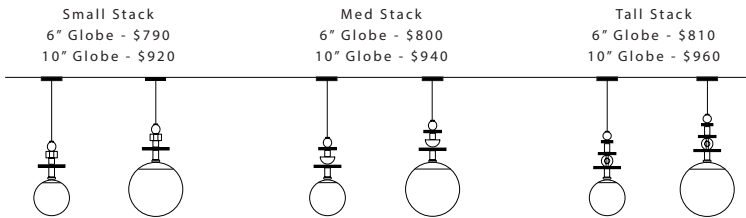

## AURA COLLECTION

<b>10" Pendant</b> \$460	<b>15" Pendant</b> \$500	<b>3 Piece Radial Cluster</b> \$2000	<b>5 Piece Radial Cluster</b> \$2970	<b>5 Piece Linear Cluster</b> \$4540
<u>appearance</u>		<u>technical</u>		
materials	copper, brass, wire, cord	socket/lamp	E26/E27; Bulbs: G25/G125 recommended	
suspension	8' warm dark grey fabric, adjustable	watt/volt	max 60w; line voltage to 300v	
canopy	variable	compatibility	most international	
finishes	blackened steel, brass, copper	certification	ul, cUL	
options	10" ring / 15" ring	weight	1 lb	
customize	finish, cord, configuration	lead time	6-8 weeks 1-3 weeks (quickship program)	

## MARU COLLECTION

<b>Small Stack</b> 6" Globe - \$790 10" Globe - \$920	<b>Med Stack</b> 6" Globe - \$800 10" Globe - \$940	<b>Tall Stack</b> 6" Globe - \$810 10" Globe - \$960	
<u>appearance</u>		<u>technical</u>	
materials	copper, brass, maple, glass, clear acrylic	socket/lamp	E26 base, A19 bulb
suspension	8' warm dark grey fabric cord, adjustable	watt/volt	max 25w; line voltage to 300v
canopy	5" round black powdercoated	compatibility	most international
finishes	brass, copper	certification	UL, cUL
options	6" globe in small, medium, tall ; 10" globe in small, medium, tall	weight	5 lb
customize	stacks, finishes, clusters	lead time	6-8 weeks 1-3 weeks (quickship program)