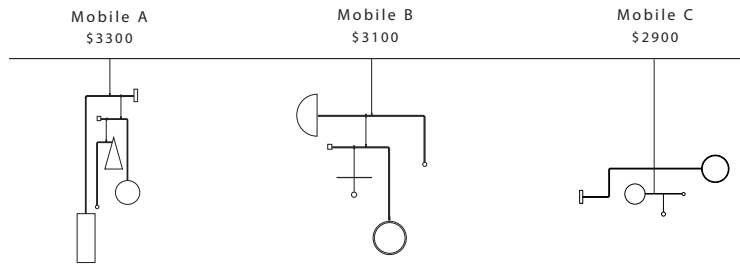

POINT COUNTER-POINT

<u>appearance</u>		<u>technical</u>	
materials	brass, copper, bronze wire, anodized aluminum	weight	8 lb.
finishes	brass, blackened, anodized aluminum, anodized copper, anodized black	lead time	6-8 weeks
customize	finishes		

CURVE LAMP