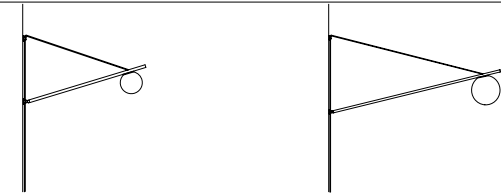

ISO COLLECTION

Small
Powdercoated - $1190
Brass - $1240

Large
Powdercoated - $1300
Brass - $1350

appearance

materials brass, powdercoated steel, color washed acid etched glass, fabric cord
colorways brass (with pine green cord, white globe, or choice of colored globe); rust, fog, or bronze (with tonal cord and globe)
customize finishes

technical

socket/lamp E26 socket, G25/G125 globe
watt/volt max 60w; max line voltage to 300v
compatible most North America and European
certification not listed
weight 5 lb
lead time 8-10 weeks