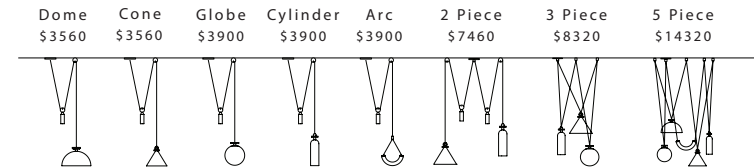

SHAPE UP COLLECTION

Dome $3560	Cone $3560	Globe $3900	Cylinder $3900	Arc $3900	2 Piece $7460	3 Piece $8320	5 Piece $14320
<u>appearance</u>				<u>technical</u>			
materials	glass, steel, brass, aluminum			socket/lamp	G4 ; bulb: 2.6w/12v LED		
suspension	12 ft black or currant fabric cord, adjustable			watt/volt	5.2w; 120v or 220v		
canopy	5" brushed brass			lamp detail	400/800 lumens, 3000k, 50000 hour life		
finishes	shades: brushed brass or copper, blackened steel; glass: midnight, gray fog, celadon			compatibility	most international		
				certification	UL, cUL		
				weight	10 lb; 20 lb; 33 lb; 53 lb		
				lead time	12 weeks		
customize	finish, colors, configuration